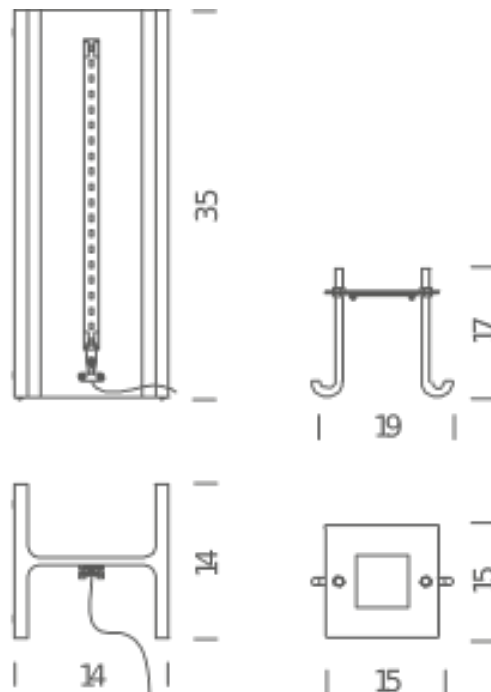

Codes

RIC LMM 21

Structure

raw metal

Diffuseur

Net lamp weight

12 Kg

Package 1

Dimensions 20x20x41

Gross weight 13.5 Kg

NEMO

MAIS PLUS QUE CELA JE NE PEUX PAS

Rudy Ricciotti

LED outdoor IP 44

Lamping

Source	linear LED
Total power	10W
Emission	direct/indirect
Switching	dimmable, TRIAC
Tension	220V
Color temperature	2700K
Luminous flux	1000lm
Typ cri	83
Energy class	A+
Ip class	44
Materials	steel
Notes	cable lenght 3m, body and cable IP65 rated, also available in 120V, marine version available on request

Codes

RIC LMM 2E

Structure

raw metal

Diffuseur

Net lamp weight

12 Kg

Package 1

Dimensions 20x20x41

Gross weight 13.5 Kg