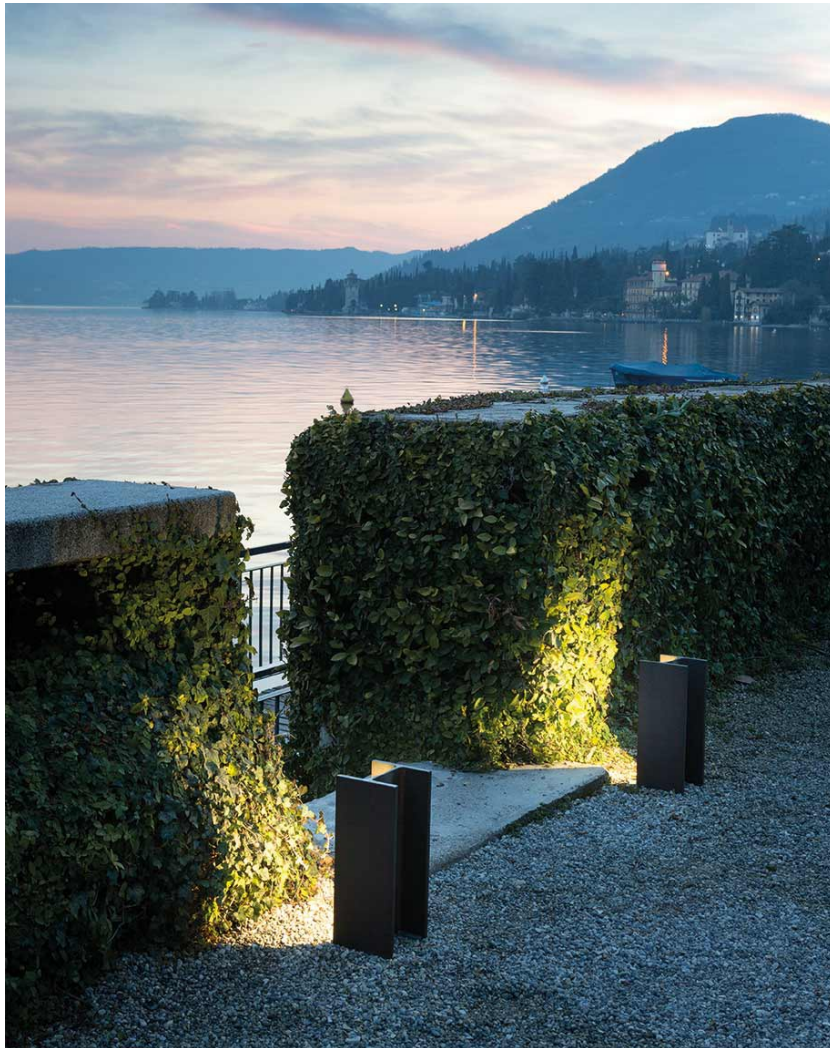

NEMO

MAIS PLUS QUE CELA JE NE PEUX PAS

Rudy Ricciotti

Indoor and outdoor floor and table lamp, raw material, treated with protection outdoor paint, for a warm and widespread lighting. The indoor lamp is available also in the Mini version. Each lamp is a handcrafted product: small aesthetic and finishing differences between one lamp and the other make them unique.

Dimensions 20x20x41

Gross weight 13.5 Kg

NEMO

MAIS PLUS QUE CELA JE NE PEUX PAS

Rudy Ricciotti

LED outdoor IP 44

Lamping

Source	linear LED
Total power	10W
Emission	direct/indirect
Switching	dimmable, TRIAC
Tension	220V
Color temperature	2700K
Luminous flux	1000lm
Typ cri	83
Energy class	A+
Ip class	44
Materials	steel
Notes	cable lenght 3m, body and cable IP65 rated, also available in 120V, marine version available on request