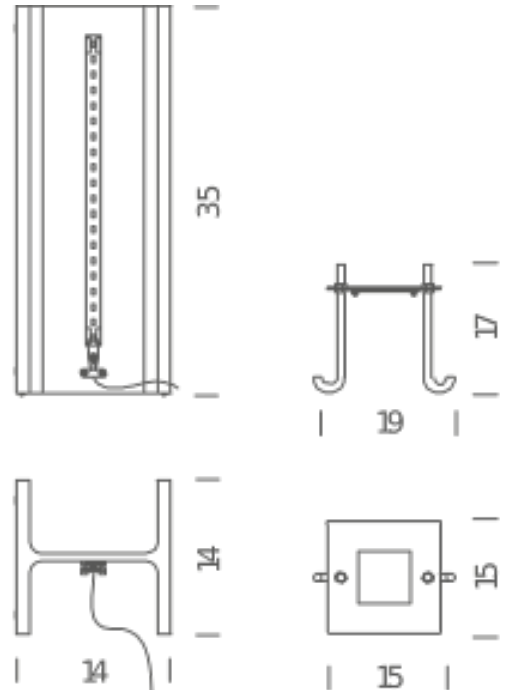

Codes

RIC LMM 21

Structure

raw metal

Diffuseur

Net lamp weight

12 Kg

Package 1

Dimensions 20x20x41

Gross weight 13.5 Kg

NEMO

MAIS PLUS QUE CELA JE NE PEUX PAS

Rudy Ricciotti

LED outdoor IP 44

Lamping

Source	linear LED
Total power	10W
Emission	direct/indirect
Switching	dimmable, TRIAC
Tension	220V
Color temperature	2700K
Luminous flux	1000lm
Typ cri	83
Energy class	A+
Ip class	44
Materials	steel
Notes	cable lenght 3m, body and cable IP65 rated, also available in 120V, marine version available on request

Dimensions 20x20x41

Gross weight 13.5 Kg