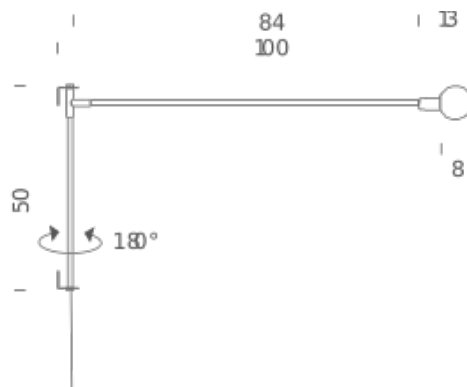

NEMO

MINI POTENCE PIVOTANTE

Charlotte Perriand

HALO/LED

Lamping

Source	halopin G9 QT-14
Total power	4W
Emission	diffused
Switching	dimmable
Tension	230V
Color temperature	2700K
Luminous flux	400lm
Materials	aluminium
Notes	switch on cable, LED dimmable bulb included, max power allowed 25W HALO bulb, cover for direct wall electrical installation (no plug), dimmable (only with direct wall electrical installation), cable length 2,5m
Accessories	wall electrical installation cover,

wall electrical
installation
cover

Codes

POM HNW 31

Structure

black

Diffuseur

Package 1

Dimensions	11x23x190
Gross weight	6.7 Kg

Package 2

Dimensions	17x17x20
Gross weight	0.7 Kg