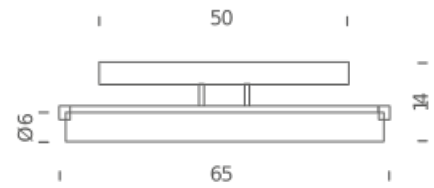

Codes

NOR HLW 31
opal white

Structure

polished

Diffuser

Package 1

Dimensions	37x36x14
Gross weight	2.5 Kg

NEMO

Codes

NOR LLW 35
opal white

Structure

polished

Diffuser

Package 1

Dimensions	37x36x14
Gross weight	2.5 Kg

NEMO