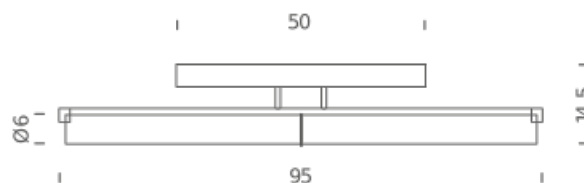

Codes

NOR LLW 32
opal white

Structure

PMMA/chrome

Diffuser

Package 1

Dimensions	35x75x15
Gross weight	4 Kg

NEMO