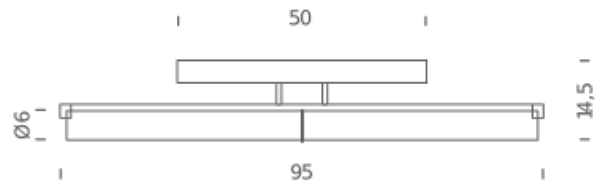

Codes

NOR HLW 32
opal white

Structure

PMMA/chrome

Diffuser

Package 1

Dimensions	35x75x15
Gross weight	4 Kg

NEMO