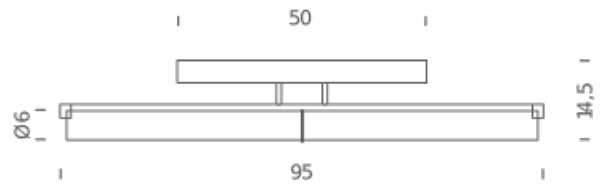

Codes

NOR HLW 31
opal white

Structure

polished

Diffuser

Package 1

Dimensions	37x36x14
Gross weight	2.5 Kg

NEMO

NORMA

Steve Blackman and Mario Barbaglia

25 LED

Lamping

Source	LED board
Total power	20W
Emission	diffused
Tension	110/230V
Color temperature	3000K
Luminous flux	2000lm
Typ cri	83
Energy class	A+
Ip class	40
Materials	PMMA + aluminium
Notes	horizontal and vertical mounting

Codes

NOR LLW 35
opal white

Structure

polished

Diffuser

Package 1

Dimensions	37x36x14
Gross weight	2.5 Kg

NEMO