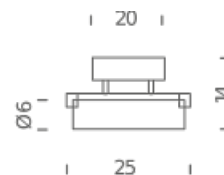

Codes

NOR HLW 32
opal white

Structure

PMMA/chrome

Diffuser

Package 1

Dimensions	35x75x15
Gross weight	4 Kg

NEMO

Codes

NOR LLW 32
opal white

Structure

PMMA/chrome

Diffuser

Package 1

Dimensions	35x75x15
Gross weight	4 Kg

NEMO