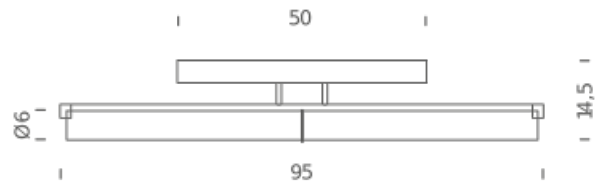

Codes

NOR LLW 35
opal white

Structure

polished

Diffuser

Package 1

Dimensions	37x36x14
Gross weight	2.5 Kg

NEMO

Codes

NOR HLW 32
opal white

Structure

PMMA/chrome

Diffuser

Package 1

Dimensions	35x75x15
Gross weight	4 Kg

NEMO