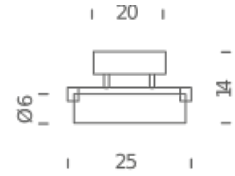

Codes

NOR HLW 31
opal white

Structure

polished

Diffuser

Package 1

Dimensions	37x36x14
Gross weight	2.5 Kg

NEMO

Codes

NOR LLW 35
opal white

Structure

polished

Diffuser

Package 1

Dimensions	37x36x14
Gross weight	2.5 Kg

NEMO

Codes

NOR LLW 33
opal white

Structure

PMMA/chrome

Diffuser

Package 1

Dimensions	35x110x15
Gross weight	6 Kg