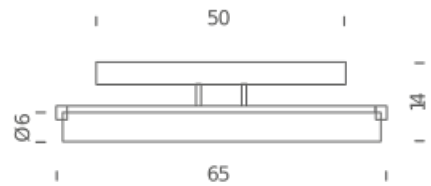

Codes

NOR LLW 35
opal white

Structure

polished

Diffuser

Package 1

Dimensions	37x36x14
Gross weight	2.5 Kg

NEMO

Codes

NOR HLW 32
opal white

Structure

PMMA/chrome

Diffuser

Package 1

Dimensions	35x75x15
Gross weight	4 Kg

NEMO