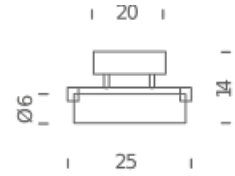

Codes

NOR LLW 35
opal white

Structure

polished

Diffuser

Package 1

Dimensions	37x36x14
Gross weight	2.5 Kg

NEMO

Codes

NOR HLW 32
opal white

Structure

PMMA/chrome

Diffuser

Package 1

Dimensions	35x75x15
Gross weight	4 Kg

NEMO