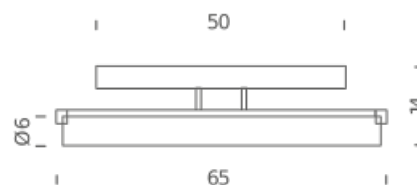

Codes

NOR LLW 32
opal white

Structure

PMMA/chrome

Diffuser

Package 1

Dimensions	35x75x15
Gross weight	4 Kg

NEMO