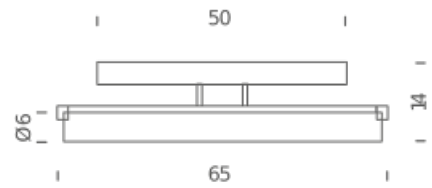

Codes

NOR HLW 32
opal white

Structure

PMMA/chrome

Diffuser

Package 1

Dimensions	35x75x15
Gross weight	4 Kg

NEMO