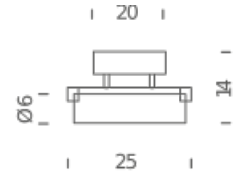

Codes

NOR HLW 32
opal white

Structure

PMMA/chrome

Diffuser

Package 1

Dimensions	35x75x15
Gross weight	4 Kg

NEMO

Codes

NOR LLW 32
opal white

Structure

PMMA/chrome

Diffuser

Package 1

Dimensions	35x75x15
Gross weight	4 Kg

NEMO