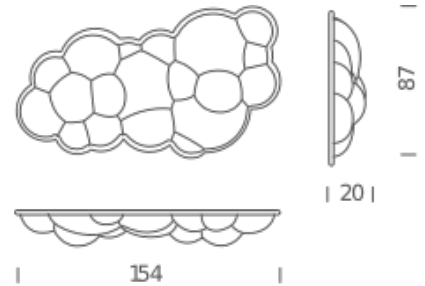

Codes

NUV LWW 31

Structure

white

Diffuseur

Package 1

| | |
|--------------|-----------|
| Dimensions | 93x150x65 |
| Gross weight | 19 Kg |

NEMO

Codes

NUV LWW 32

Structure

white

Diffuseur

Package 1

| | |
|--------------|-----------|
| Dimensions | 93x150x65 |
| Gross weight | 19 Kg |