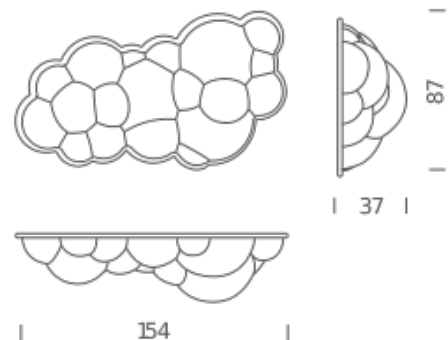

NEMO

NUVOLA wall ceiling

Mario Bellini

Pendant, ceiling/wall and floor lamps. in natural opal polyethylene, in rotational printing. The floor version is also outdoor. Diffused lighting for a widespread and comfortable output. The pendant version is fastened to the ceiling with three suspension cables, adjustable with an outline included in the package. White canopy freely adjustable on the ceiling. The ceiling/wall version is composed by one of the two blocs (deep or flat, to choose) while the IP44 outdoor version has adjustable feet with possibility of ground fixing. All versions are dimmable. For the pendant version, DALI driver on request.

Codes

NUV LWW 31

Structure

white

Diffuseur

Package 1

| | |
|--------------|-----------|
| Dimensions | 93x150x65 |
| Gross weight | 19 Kg |

NEMO

Codes

NUV LWW 32

Structure

white

Diffuseur

Package 1

| | |
|--------------|-----------|
| Dimensions | 93x150x65 |
| Gross weight | 19 Kg |