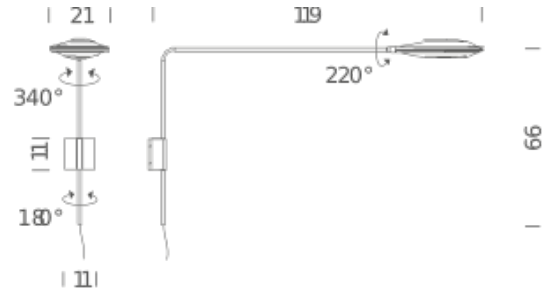

NEMO

OLYMPIA with arm

Doriana e Massimiliano Fuksas

LED

Lamping

Source	LED
Total power	20W
Emission	diffused, 360°
Switching	dimmable TRIAC
Tension	110/230V
Color temperature	2700K
Luminous flux	3200lm
Energy class	A+
Materials	metal + PC + ABS
Notes	cable lenght 2,8m, dimmer on cable