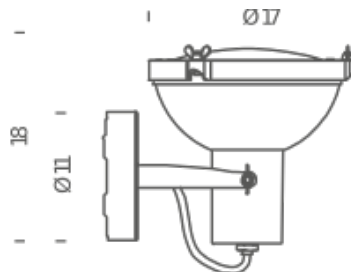

NEMO

PROJECTEUR 165 WALL CEILING

Le Corbusier

E27 FLUO/LED

Lamping

Source	E27 bulb
Total power	23W
Emission	direct, spot
Switching	dimnable, according to bulb
Tension	230V
Materials	aluminium
Notes	orientable, max bulb H11cm

moka

night blue

white sand

Diffuseur

Package 1

Dimensions 26x26x26

Gross weight 1.2 Kg