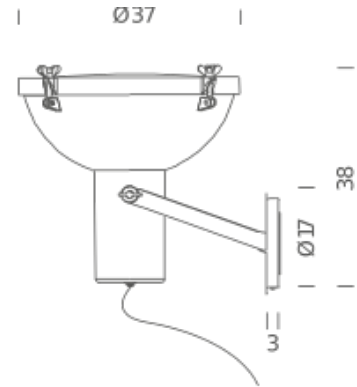

Diffuseur

Package 1

Dimensions 50x50x50

Gross weight 5 Kg

NEMO

PROJECTEUR 365 WALL CEILING

Le Corbusier

E27 FLUO/LED/HALO IP54

Lamping

Source	E27 bulb
Total power	60W
Emission	direct, spot
Switching	dimnable, according to bulb
Tension	230V
Ip class	54
Materials	aluminium
Notes	orientable

Codes

PRJ EDW 3E

sanded

PRJ EWS 3E

sanded

PRJ EMS 3E

sanded

Structure

night blue

white sand

moka

Diffuseur

Package 1

Dimensions 50x50x50