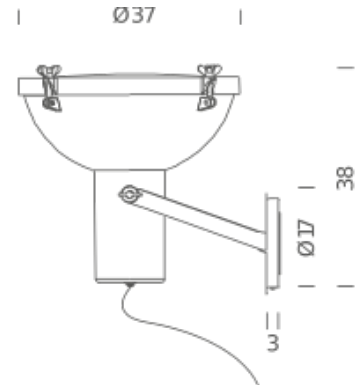

Diffuseur

Package 1

Dimensions 50x50x50

Gross weight 5 Kg

NEMO

PROJECTEUR 365 WALL CEILING

Le Corbusier

E27 FLUO/LED/HALO IP54

Lamping

Source	E27 bulb
Total power	60W
Emission	direct, spot
Switching	dimnable, according to bulb
Tension	230V
Ip class	54
Materials	aluminium
Notes	orientable

Codes

PRJ EDW 3E

sanded

PRJ EWS 3E

sanded

PRJ EMS 3E

sanded

Structure

night blue

white sand

moka

Diffuseur

Package 1

Dimensions 50x50x50