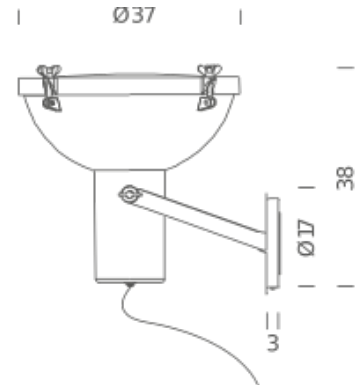

NEMO

PROJECTEUR 365 WALL CEILING

Le Corbusier

E27 FLUO/LED/HALO

Lamping

Source	E27 bulb
Total power	150W
Emission	direct, spot
Switching	dimnable, according to bulb
Tension	230V
Ip class	30
Materials	aluminium
Notes	orientable

Diffuseur

Package 1

Dimensions 50x50x50

Gross weight 5 Kg

NEMO

PROJECTEUR 365 WALL CEILING

Le Corbusier

E27 FLUO/LED/HALO IP54

sanded

Structure

night blue

white sand

moka

Diffuseur

Package 1

Dimensions 50x50x50

Gross weight 5 Kg