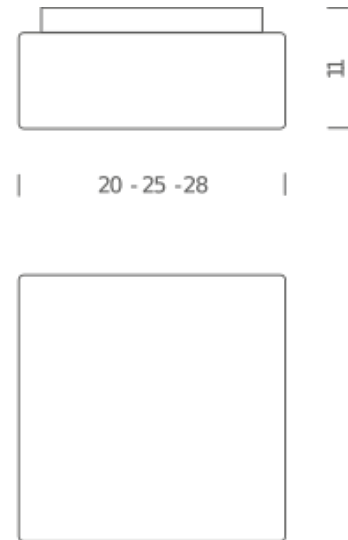

Dimensions	40x40x20
Gross weight	2.5 Kg

NEMO

QUADRA

Ø 25 LED

Lamping

Source	LED board
Total power	8W
Emission	diffused
Tension	230V
Color temperature	2700K
Luminous flux	1000lm
Typ cri	80
Energy class	A+
Materials	metal + glass

Codes

QUA LWW 42
opal white

Structure

white

Diffuseur

Package 1

Dimensions	40x40x20
Gross weight	4 Kg

NEMO