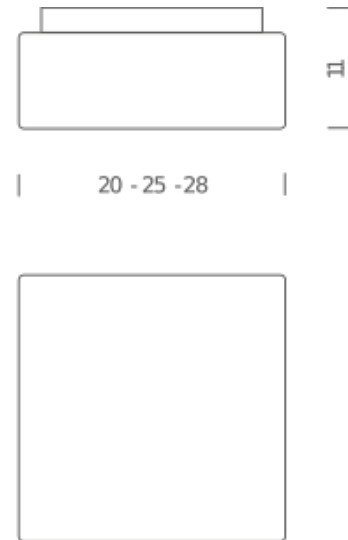

NEMO

QUADRA

Ø 20 LED

Lamping

Source	LED board
Total power	8W
Emission	diffused
Tension	230V
Color temperature	2700K
Luminous flux	1000lm
Typ cri	80
Energy class	A+
Ip class	20
Materials	metal + glass

Codes

QUA LWW 41
opal white

Structure

white

Diffuseur

Package 1

Dimensions	40x40x20
Gross weight	3 Kg