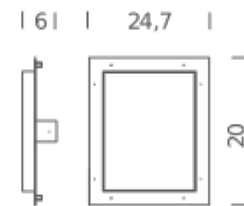

Dimensions 27x27x18

Gross weight 1 Kg

NEMO

Roof 1

NEMO STUDIO

LED / HALO TRIM

Lamping

Source	G53 QR111
Total power	30W LED/60W HALO
Emission	orientable
Switching	dimnable TRIAC, according to bulb
Tension	230V
Materials	Aluminium
Notes	90° orientable bulb, recessed hole, trim: 20Å—15Å—Hmin12cm