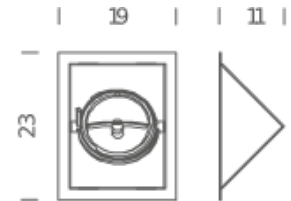

Dimensions 27x27x18

Gross weight 1 Kg

NEMO

Roof 1

NEMO STUDIO

LED / HALO TRIM

Lamping

Source	G53 QR111
Total power	30W LED/60W HALO
Emission	orientable
Switching	dimnable TRIAC, according to bulb
Tension	230V
Materials	Aluminium
Notes	90° orientable bulb, recessed hole, trim: 20Å—15Å—Hmin12cm