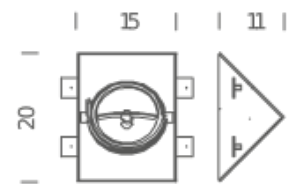

Dimensions 27x27x18

Gross weight 1 Kg

NEMO

Roof 1

NEMO STUDIO

LED / HALO TRIM

Lamping

Source	G53 QR111
Total power	30W LED/60W HALO
Emission	orientable
Switching	dimnable TRIAC, according to bulb
Tension	230V
Materials	Aluminium
Notes	90° orientable bulb, recessed hole, trim: 20Å—15Å—Hmin12cm