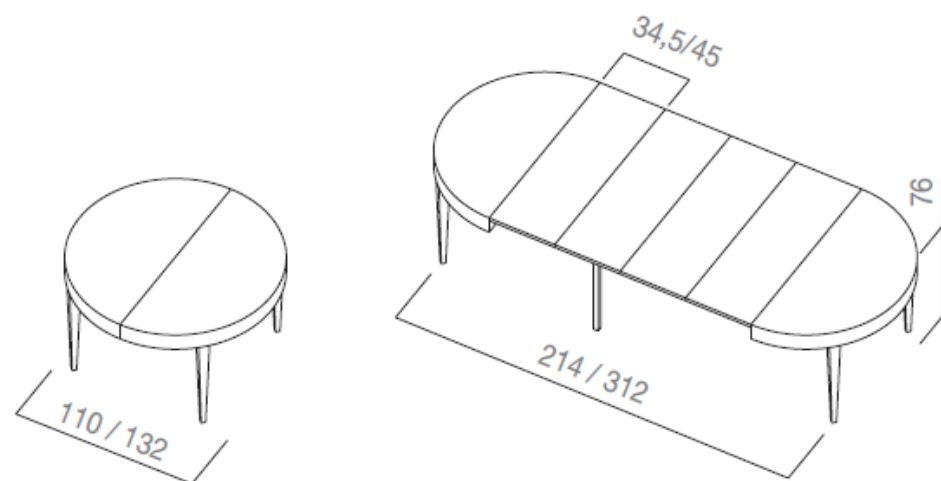

Edo Tondo

design Studio Bauline

Description

Characterised by sober elegance and harmony in shape and lines, “Edo tondo” easily fits the different kinds of domestic environment. Its ability and ease of extension allows a quick usage, solving every situation, even the most unexpected one.

Technical Details

Round extensible table with aluminum guides and middle legs come out when needed.

Dimensions (LxPxH)

- Closed $\varnothing$ 110x76 cm
- Open $\varnothing$ 110x214x76 cm
- n° 03 internal folded leaves 34,5 cm each

- Closed $\varnothing$ 132x76 cm
- Open $\varnothing$ 132x312x76 cm
- n° 03 internal folded leaves and n° 01 external folded leaf 45 cm each

Finishings

Cod 01; Cod 03; Cod 04; Cod 05; Cod 06; Cod 07; Cod 08; Cod 09; Cod 13; Cod 14; Cod 15