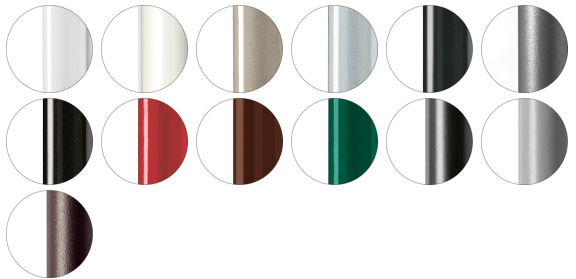

USES

coffee & restaurants, hotels, entertainment, office and waiting areas, retail,