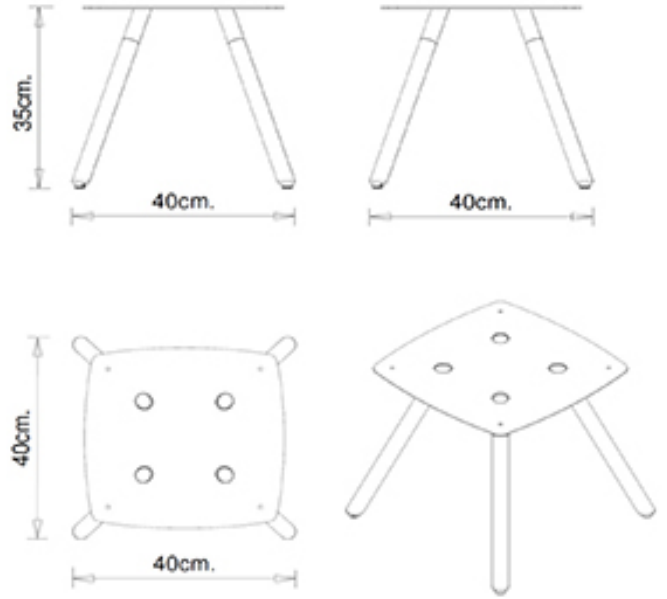

Jet 522-Q

JET COLLECTION:
Jet 521-Q, Jet 521-T, Jet 522-Q, Jet 522-T, Jet 523-Q, Jet 524-Q, Jet 525-Q, Jet 526-Q,

Coffee table with 4 beech wood legs. Height 35 cm.

WEIGHT	PACK	PIECES PER BOX
3,7 Kg	0,22 m³	2