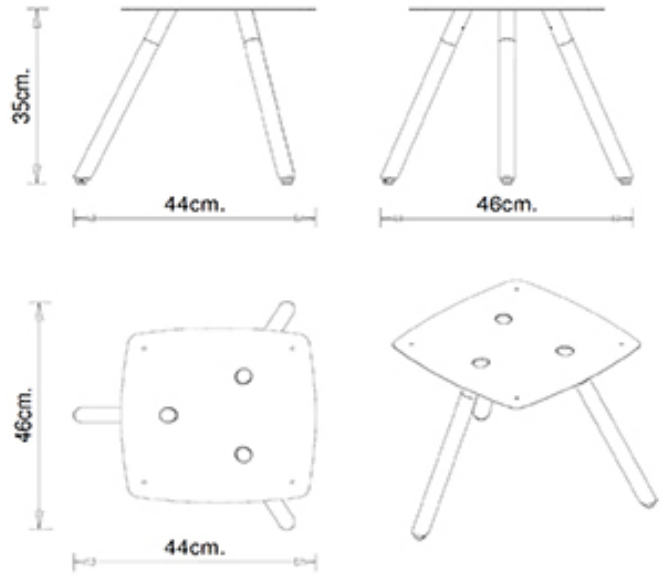

Jet 522-T

JET COLLECTION:
Jet 521-Q, Jet 521-T, Jet 522-Q, Jet 522-T, Jet 523-Q, Jet 524-Q, Jet 525-Q, Jet 526-Q,

Coffee table with 3 beech wood legs. Height 35 cm.

WEIGHT	PACK	PIECES PER BOX
3,5 Kg	0,22 m³	2