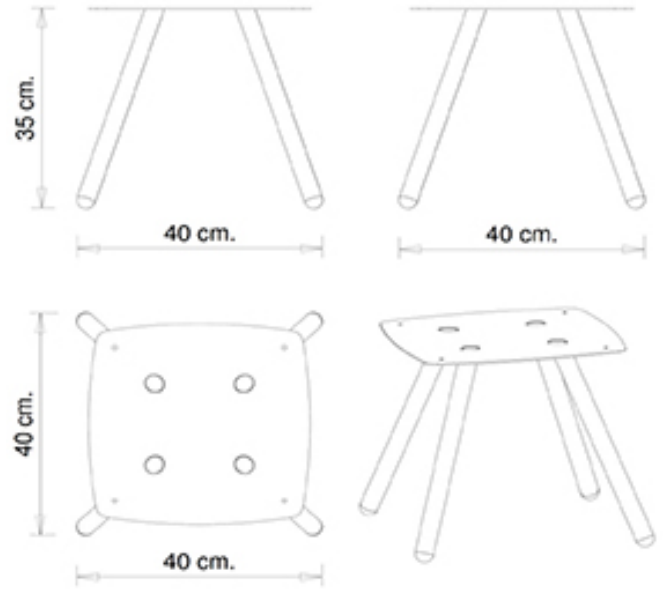

## Jet 521-Q

JET COLLECTION:  
 Jet 521-Q, Jet 521-T, Jet 522-Q, Jet 522-T, Jet 523-Q, Jet 524-Q, Jet 525-Q, Jet 526-Q,

Coffee table with 4 steel legs. Height 35 cm.

WEIGHT	PACK	PIECES PER BOX
4,2 kg	0,22 m <sup>3</sup>	2