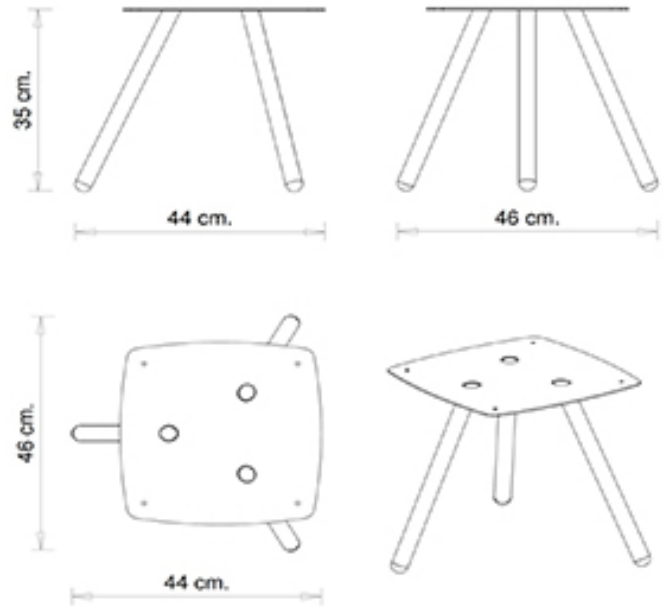

Jet 521-T

JET COLLECTION:
Jet 521-Q, Jet 521-T, Jet 522-Q, Jet 522-T, Jet 523-Q, Jet 524-Q, Jet 525-Q, Jet 526-Q,

Coffee table frame with 3 steel legs. Height 35 cm.

WEIGHT	PACK	PIECES PER BOX
3,9 Kg	0,22 m³	2