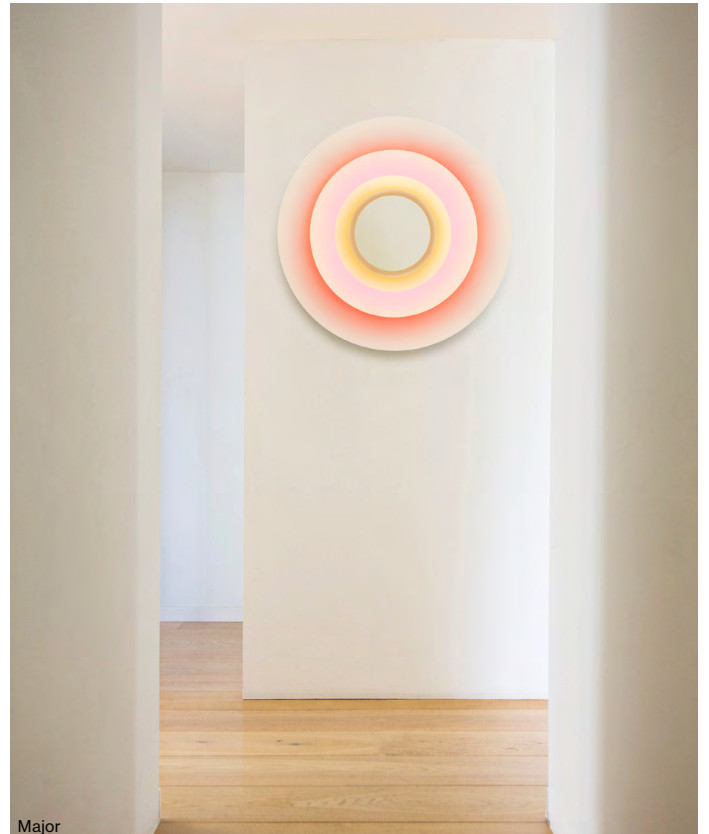

## Rob Zinn

**marset**

Corona

Major

Concentric L

Concentric M

Concentric S

Minor

**Concentric L / M / S**  
LED SMD 7,8W 700mA 2700K 1066lm (included)

Concentric and overlapped plates made of lacquered white metal. The back of the plates is covered with vinyl in different colours.

- Corona
  - Light orange
  - Gold
  - Yellow
  - Neon yellow

- Major
  - Nut brown
  - Gold
  - Soft pink
  - Orange red

- Minor
  - Ice blue
  - Cocoa brown
  - Mint
  - Sky blue

dimmable\*

\*Phase cut dimmer leading and trailing edge

- [Download](#) Assembly Instructions
- [Download](#) 2D
- [Download](#) 3D
- [Download](#) Energy label

info@marset.com  
www.marset.com

Concentric is a visually striking lamp whether it's on or off, though turned on in the dark is when it becomes the most impressive and dynamic.