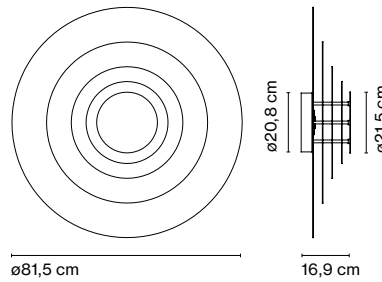

Concentric M