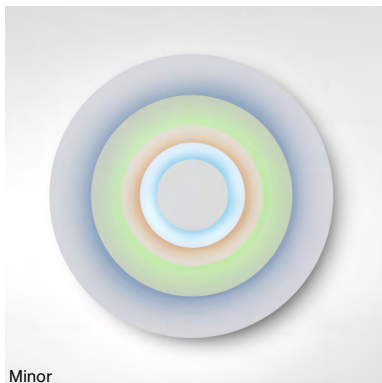

## Rob Zinn

**marset**

Corona

Major

Concentric L

Concentric M

Concentric S

Minor

**Concentric L / M / S**  
LED SMD 7,8W 700mA 2700K 1066lm (included)

Concentric and overlapped plates made of lacquered white metal. The back of the plates is covered with vinyl in different colours.

- Corona
  - Light orange
  - Gold
  - Yellow
  - Neon yellow

- Major
  - Nut brown
  - Gold
  - Soft pink
  - Orange red

- Minor
  - Ice blue
  - Cocoa brown
  - Mint
  - Sky blue

dimmable\*

\*Phase cut dimmer leading and trailing edge

- [Download](#) Assembly Instructions
- [Download](#) 2D
- [Download](#) 3D
- [Download](#) Energy label

info@marset.com  
www.marset.com

Concentric is a visually striking lamp whether it's on or off, though turned on in the dark is when it becomes the most impressive and dynamic.