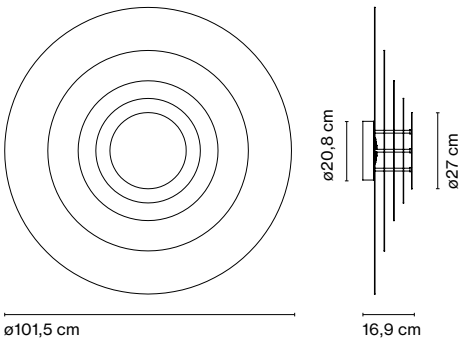

Concentric L