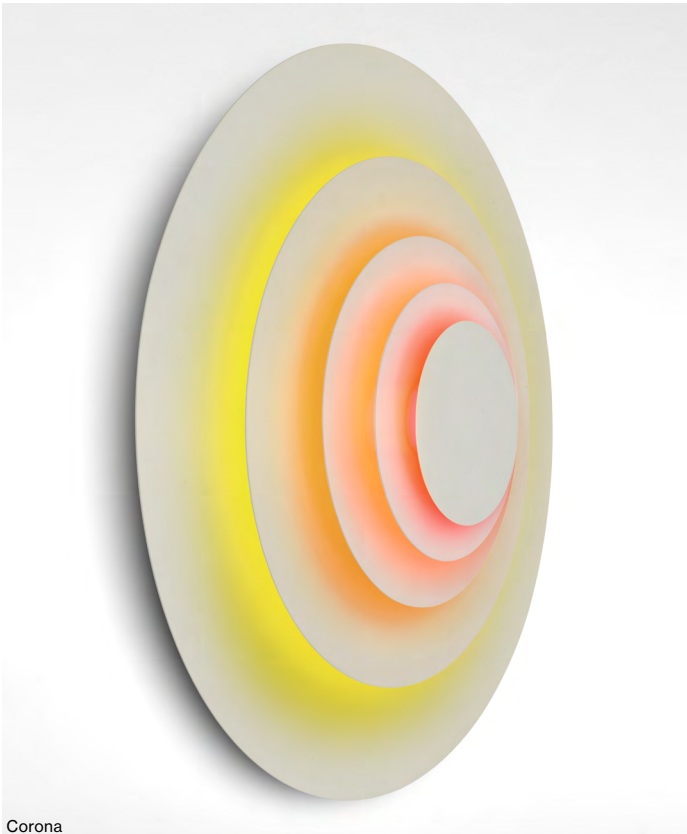

## Rob Zinn

**marset**

Corona

Major

Concentric L

Concentric M

Concentric S

Minor

**Concentric L / M / S**  
LED SMD 7,8W 700mA 2700K 1066lm (included)

Concentric and overlapped plates made of lacquered white metal. The back of the plates is covered with vinyl in different colours.

- Corona
  - Light orange
  - Gold
  - Yellow
  - Neon yellow

- Major
  - Nut brown
  - Gold
  - Soft pink
  - Orange red

- Minor
  - Ice blue
  - Cocoa brown
  - Mint
  - Sky blue

dimmable\*

\*Phase cut dimmer leading and trailing edge

- [Download](#) Assembly Instructions
- [Download](#) 2D
- [Download](#) 3D
- [Download](#) Energy label

info@marset.com  
www.marset.com

Concentric is a visually striking lamp whether it's on or off, though turned on in the dark is when it becomes the most impressive and dynamic.