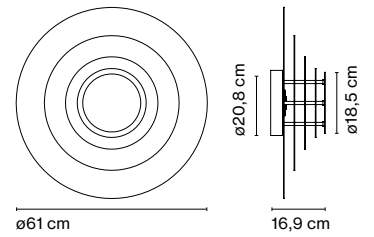

Concentric S

Minor

Concentric L / M / S
LED SMD 7,8W 700mA 2700K 1066lm (included)

Concentric and overlapped plates made of lacquered white metal. The back of the plates is covered with vinyl in different colours.

- Corona
  - Light orange
  - Gold
  - Yellow
  - Neon yellow

- Major
  - Nut brown
  - Gold
  - Soft pink
  - Orange red

- Minor
  - Ice blue
  - Cocoa brown
  - Mint
  - Sky blue

dimmable*

*Phase cut dimmer leading and trailing edge

- [Download](#) Assembly Instructions
- [Download](#) 2D
- [Download](#) 3D
- [Download](#) Energy label

info@marset.com
www.marset.com

Concentric is a visually striking lamp whether it's on or off, though turned on in the dark is when it becomes the most impressive and dynamic.