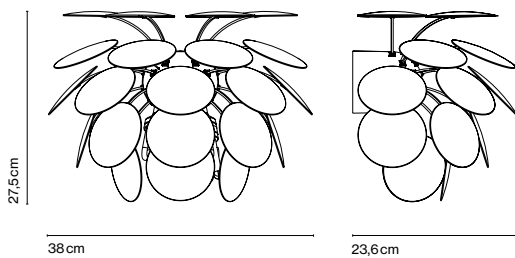

Discocó Christophe Mathieu

marset

Discocó A

21 opaque discs made in moulded ABS. Chromed semi-sphere.

Discocó A

⚡ 2x E14 LED 5W

- White (Ral 9003)
- Matte Grey (Ral 7037)
- Matte Beige (Ral 1001)
- Black-gold (Ral 9004-Gold)

- [Download](#) Assembly Instructions
- [Download](#) 2D
- [Download](#) 3D
- [Download](#) Energy label

Range

Watch the video

info@marset.com
www.marset.com

Exuberant even when turned off, the richness of the light issuing from the Discocó lamp provides direct downward illumination along with a dramatic play of lights and soft shadows.