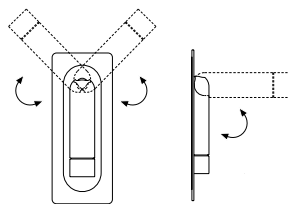

Ledtube

Daniel López

marset

Ledtube

Range of positions

This orientable lamp is easy to use, as it turns on automatically when open and off when folded away.

Ledtube
LED 3W 700mA 2700K 150lm
(included)

Injected aluminium structure and a frontal piece of transparent polycarbonate. Incorporated switch to turn the lamp on when opened and off when folded away.

- Aluminium
- White (Ral 9003)
- Black (Ral 9005)
- Bronze

- [Download](#) Assembly Instructions
- [Download](#) 2D
- [Download](#) 3D
- [Download](#) Energy label

Range