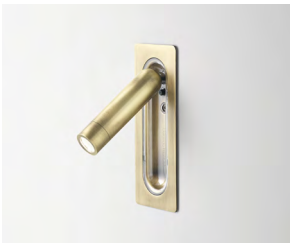

Ledtube

Daniel López

marset

Ledtube

Range of positions

This orientable lamp is easy to use, as it turns on automatically when open and off when folded away.

Ledtube
LED 3W 700mA 2700K 150lm
(included)

Injected aluminium structure and a frontal piece of transparent polycarbonate. Incorporated switch to turn the lamp on when opened and off when folded away.

- Aluminium
- White (Ral 9003)
- Black (Ral 9005)
- Bronze

- [Download](#) Assembly Instructions
- [Download](#) 2D
- [Download](#) 3D
- [Download](#) Energy label

Range