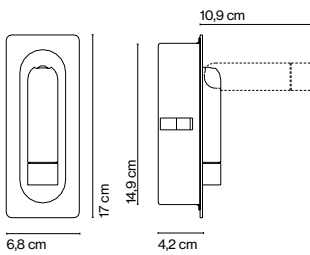

Ledtube

Daniel López

marset

Ledtube

Range of positions

This orientable lamp is easy to use, as it turns on automatically when open and off when folded away.

Ledtube
LED 3W 700mA 2700K 150lm
(included)

Injected aluminium structure and a frontal piece of transparent polycarbonate. Incorporated switch to turn the lamp on when opened and off when folded away.

- Aluminium
- White (Ral 9003)
- Black (Ral 9005)
- Bronze

- [Download](#) Assembly Instructions
- [Download](#) 2D
- [Download](#) 3D
- [Download](#) Energy label

Range