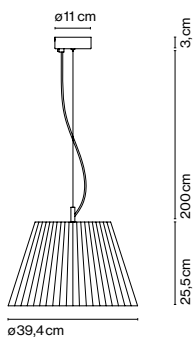

Nolita Cotton
Joan Gaspar

marset

Nolita 39

Nolita 25

Nolita 39

- ⦿ E27 HSGSA/C/UB 77W
- ⦿ E27 LED Standard 8W
- ⦿ E27 FBT 18W

Nolita 25

- ⦿ E14 HSGSP/C/UB 46W
- ⦿ E14 LED 5W

Conic diffuser with a double shade made of polycarbonate on the inside part and raw cotton ribbons on the outside.

- Natural cotton ribbon

Translucent electrical cord

- [Download](#) Assembly Instructions
- [Download](#) 2D
- [Download](#) 3D
- [Download](#) Energy label