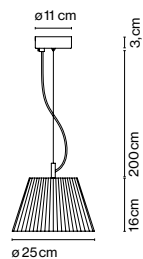

Nolita Cotton
Joan Gaspar

marset

Nolita 39

Nolita 25

Nolita 39

- ⦿ E27 HSGSA/C/UB 77W
- ⦿ E27 LED Standard 8W
- ⦿ E27 FBT 18W

Nolita 25

- ⦿ E14 HSGSP/C/UB 46W
- ⦿ E14 LED 5W

Conic diffuser with a double shade made of polycarbonate on the inside part and raw cotton ribbons on the outside.

- Natural cotton ribbon

Translucent electrical cord

- [Download](#) Assembly Instructions
- [Download](#) 2D
- [Download](#) 3D
- [Download](#) Energy label