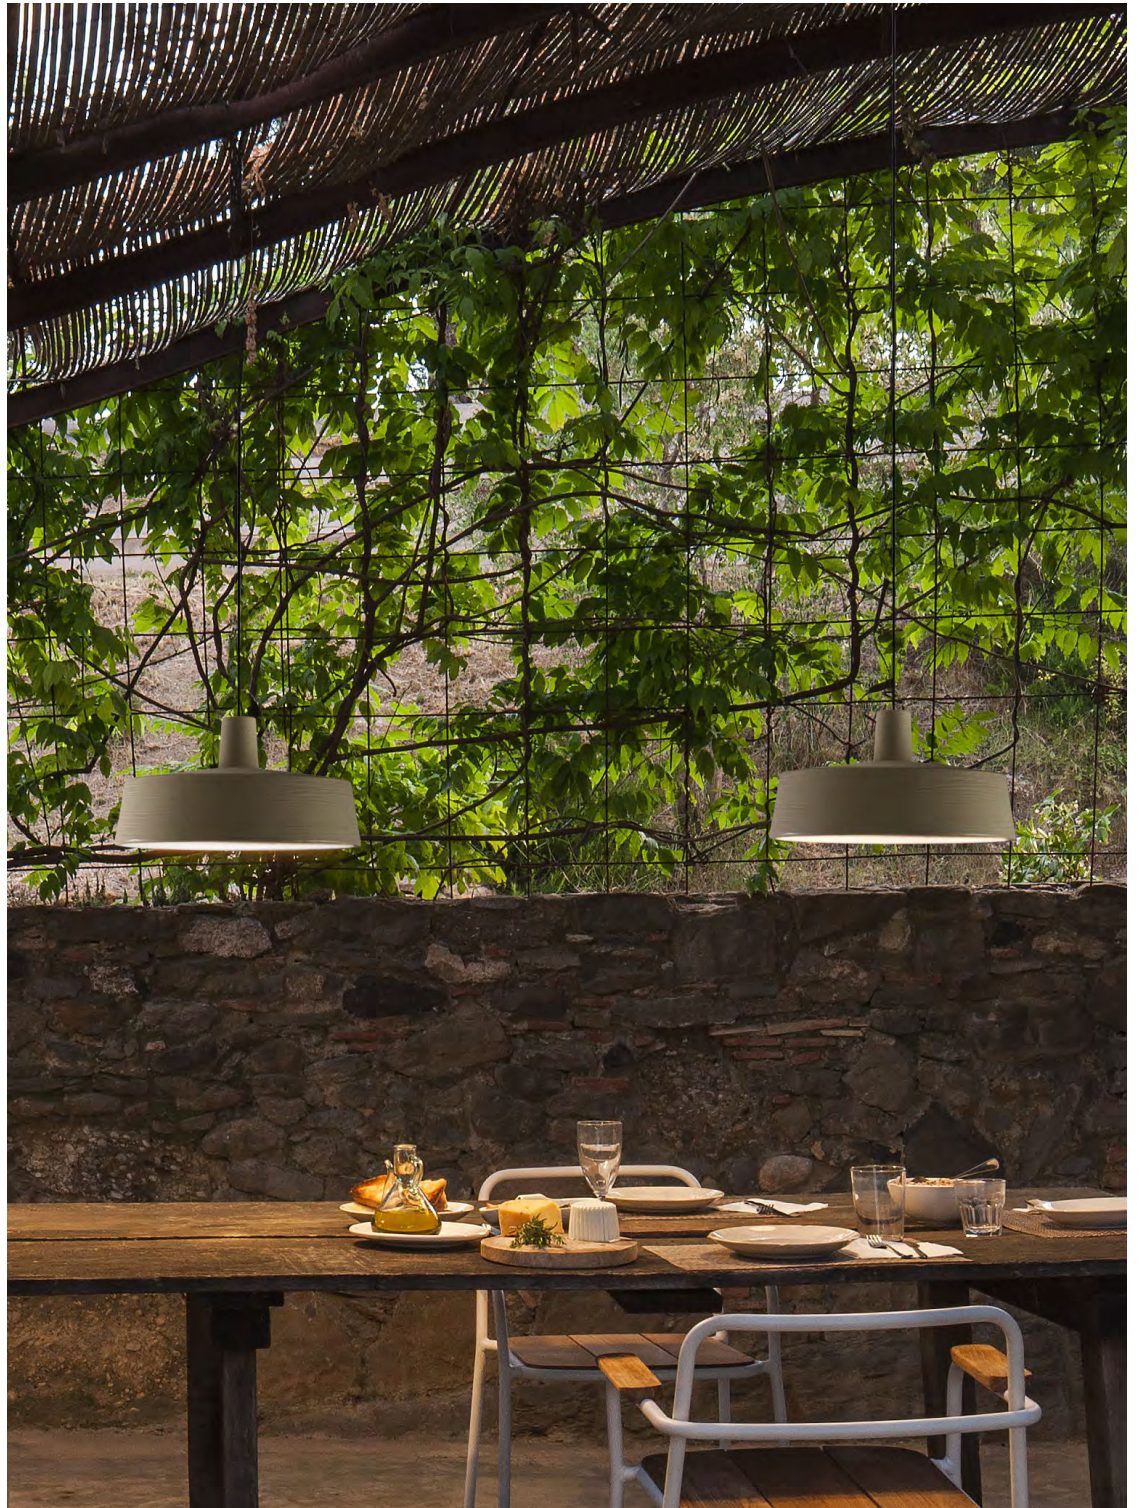

Soho

Joan Gaspar

marset