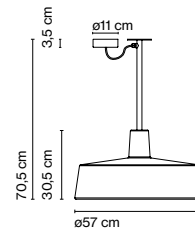

Soho C Fixed Stem