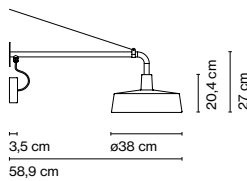

Soho A

Soho 38 A

Soho C Fixed Stem

The striking, industrial shapes in the Soho collection are reminiscent of the lamps that were traditionally used in markets and taverns, but they contrast through the use of thoroughly contemporary materials and textures.

Soho A

- T5-C 22W+40W
- T5-C 40W
- LED SMD 28,1W 700mA
- 2700K* 3800lm (included)

Soho 38 A

- LED SMD 13,2W 700mA
- 2700K 1931lm (included)

Soho C Fixed Stem

- T5-C 22W+40W
- T5-C 40W
- LED SMD 28,1W 700mA
- 2700K* 3800lm (included)

Black electrical cord.

* 3000K available upon request

** DALI / DSI. Only for Soho A/C Fixed Stem LED versions
*** Phase cut dimmer leading and trailing edge. Only for Soho 38 A version

Shade in rotary moulded polyethylene. Methacrylate opal diffuser. Metal support lacquered in black with stainless anti-oxidant cathaphoresis treatment for outdoor. Cable support for the wall version.

- White
- Stone Grey
- Black
- Sand (only available in Soho 38)
- Sky blue (only available in Soho 38)

IP44
Dimmable**/**

- [Download](#) Assembly Instructions
- [Download](#) Photometric Data
- [Download](#) 2D / 3D
- [Download](#) Energy label

Range