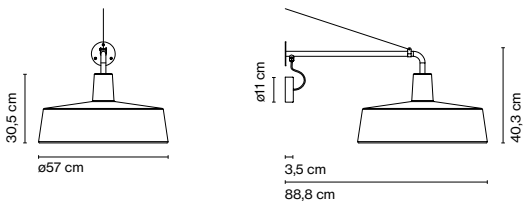

Soho A

Soho 38 A

Soho C Fixed Stem

The striking, industrial shapes in the Soho collection are reminiscent of the lamps that were traditionally used in markets and taverns, but they contrast through the use of thoroughly contemporary materials and textures.

Soho A

- T5-C 22W+40W
- T5-C 40W
- LED SMD 28,1W 700mA
- 2700K* 3800lm (included)

Soho 38 A

- LED SMD 13,2W 700mA
- 2700K 1931lm (included)

Soho C Fixed Stem

- T5-C 22W+40W
- T5-C 40W
- LED SMD 28,1W 700mA
- 2700K* 3800lm (included)

Black electrical cord.

* 3000K available upon request

** DALI / DSI. Only for Soho A/C Fixed Stem LED versions
*** Phase cut dimmer leading and trailing edge. Only for Soho 38 A version

Shade in rotary moulded polyethylene. Methacrylate opal diffuser. Metal support lacquered in black with stainless anti-oxidant cathaphoresis treatment for outdoor. Cable support for the wall version.

- White
- Stone Grey
- Black
- Sand (only available in Soho 38)
- Sky blue (only available in Soho 38)

IP44
Dimmable**/**

- [Download](#) Assembly Instructions
- [Download](#) Photometric Data
- [Download](#) 2D / 3D
- [Download](#) Energy label

Range