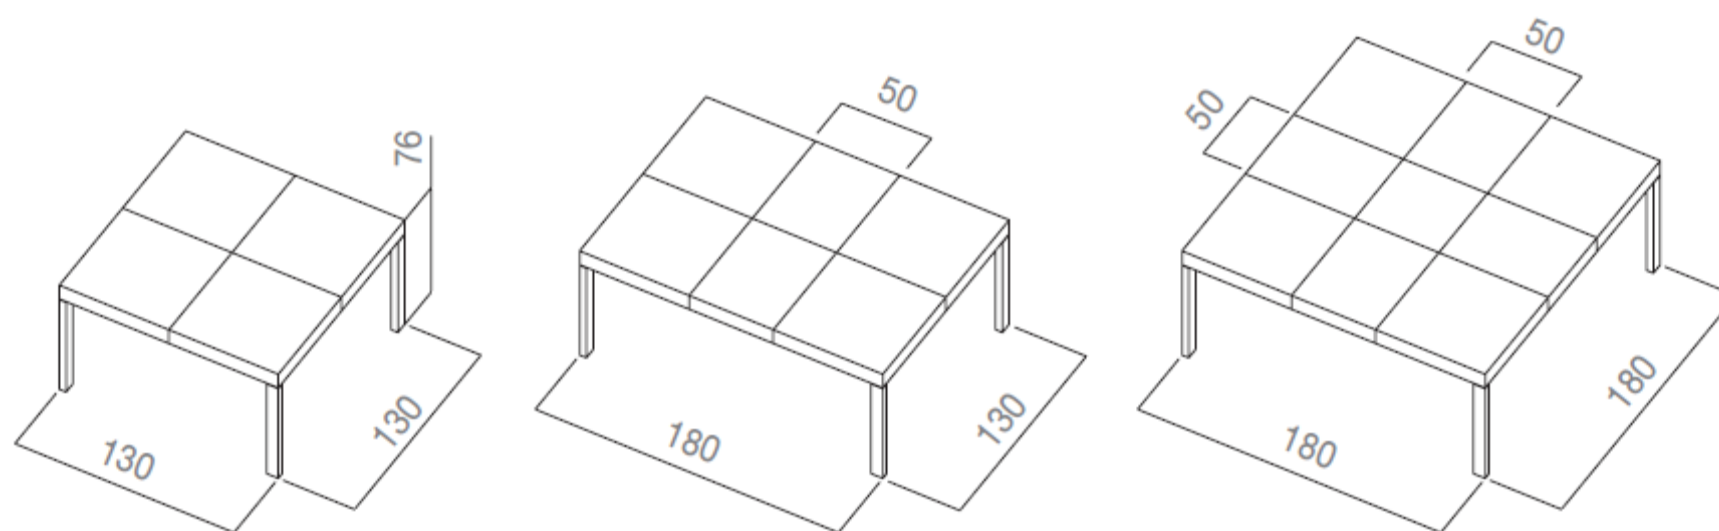

Technical Details

Square table extensible in two senses with aluminum guides.

Dimensions (LxPxH)

- Closed 130x130x76 cm
- Open 180x180x76 cm
- n° 05 leaves 50 cm each

Finishings

Cod 01; Cod 03; Cod 04; Cod 05; Cod 06; Cod 07; Cod 08; Cod 09; Noce Canaletto