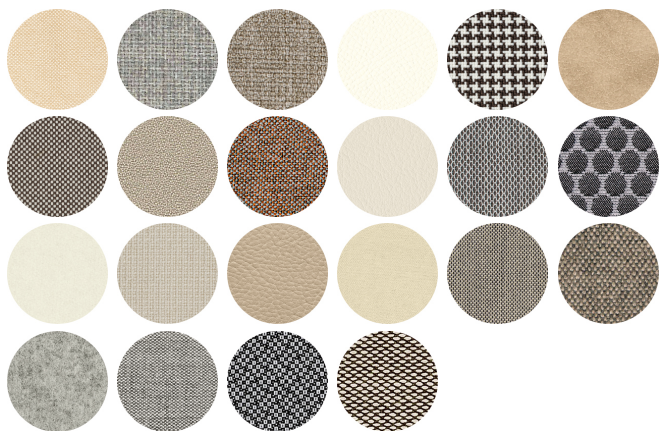

FINISHES SEATING

TE FABRICS

FRAMES

AL PSH POLISHED ALUMINIUM

AL VR PAINTED ALUMINIUM

USES

coffee & restaurants, hotels, educational, entertainment, travel, office and waiting areas, retail,