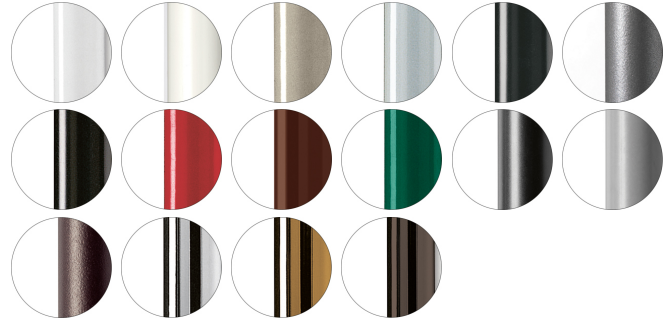

PIECES PER BOX

1

FINISHES SEATING

TE FABRICS

FRAMES

AC STEEL

USES

coffee & restaurants, hotels, educational, entertainment, travel, office and waiting areas, retail,