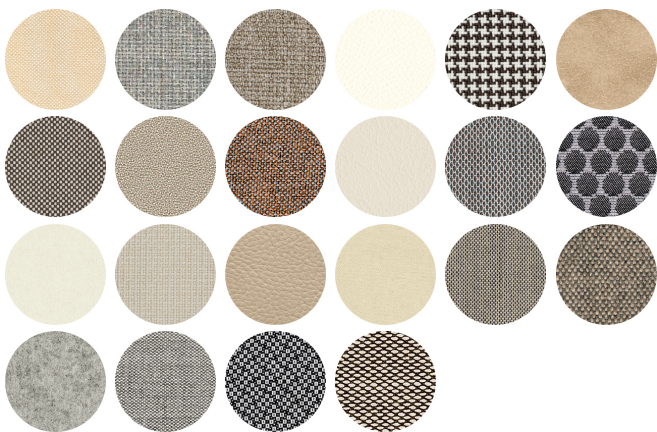

FINISHES SEATING

TE FABRICS