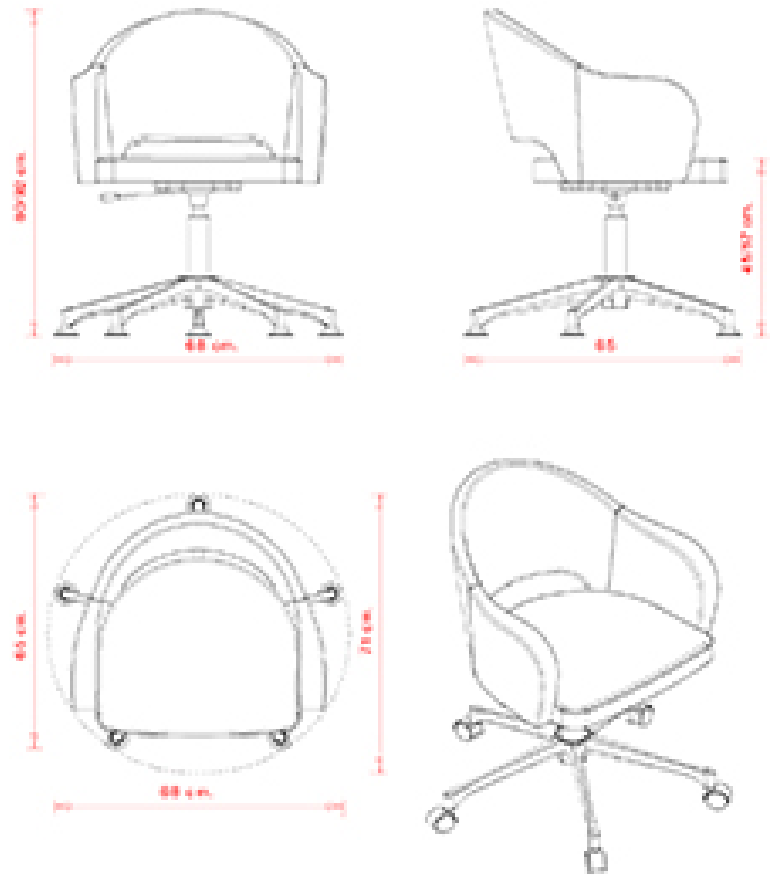

1

FINISHES SEATING

TE FABRICS

FRAMES

LE WOOD

USES

coffee & restaurants, hotels, educational, entertainment, travel, office and waiting areas, retail,

Agatha 046-DP

AGATHA COLLECTION:

Agatha 046, Agatha 047, Agatha 048, Agatha 572, Agatha 046-DP, Agatha 046-DR, Agatha 383, Agatha 384,

Swivel armchair with 5 ways aluminium frame. Upholstered seat and back.

WEIGHT

11,8 kg