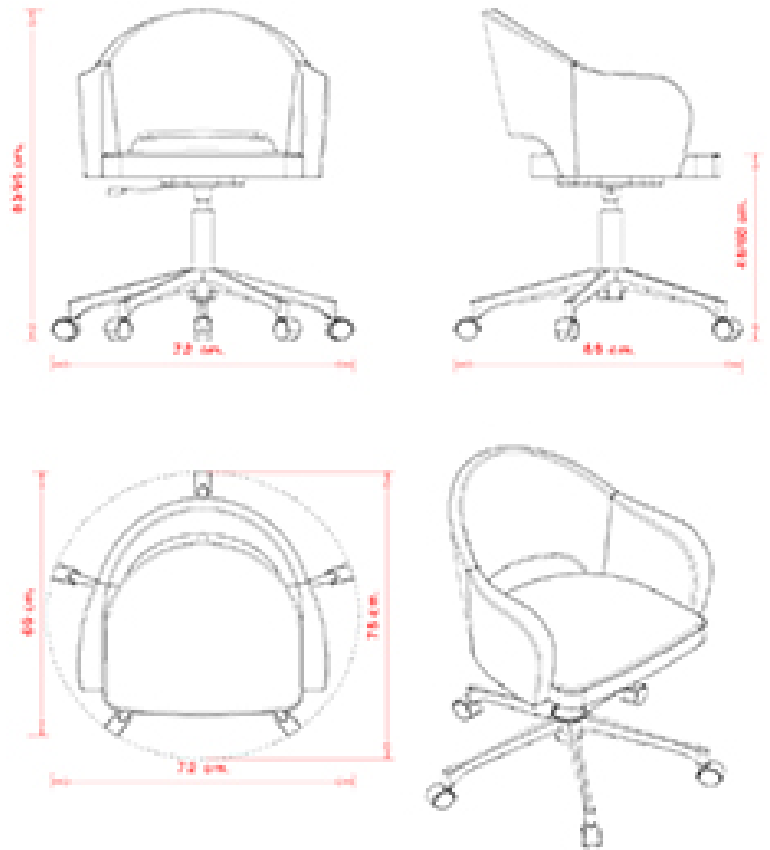

Swivel armchair with 5 ways on castors, aluminium frame. Upholstered seat and back.

WEIGHT

11,8 kg

PACK

0,50 m³

PIECES PER BOX

1

FINISHES SEATING