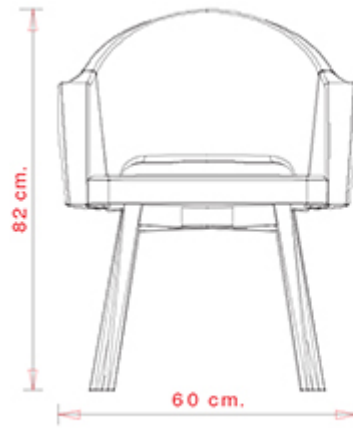

Agatha 046, Agatha 047, Agatha 048, Agatha 572, Agatha 046-DP, Agatha 046-DR, Agatha 383, Agatha 384,

Armchair with 4 ways steel frame. Upholstered seat and back.

WEIGHT

9,8 kg

PACK

0,34 m³

PIECES PER BOX

1

Agatha 046, Agatha 047, Agatha 048, Agatha 572, Agatha 046-DP, Agatha 046-DR, Agatha 383, Agatha 384,

Armchair with beech wood frame. 4 legs. Upholstered seat and back.

WEIGHT

9,7 kg

PACK

0,34 m³

PIECES PER BOX