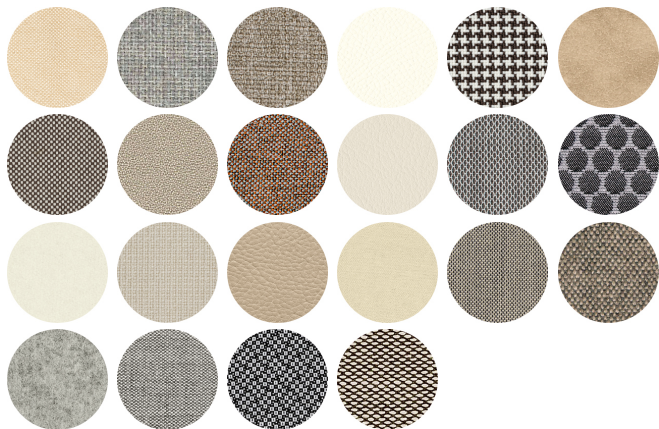

FINISHES SEATING

TE FABRICS