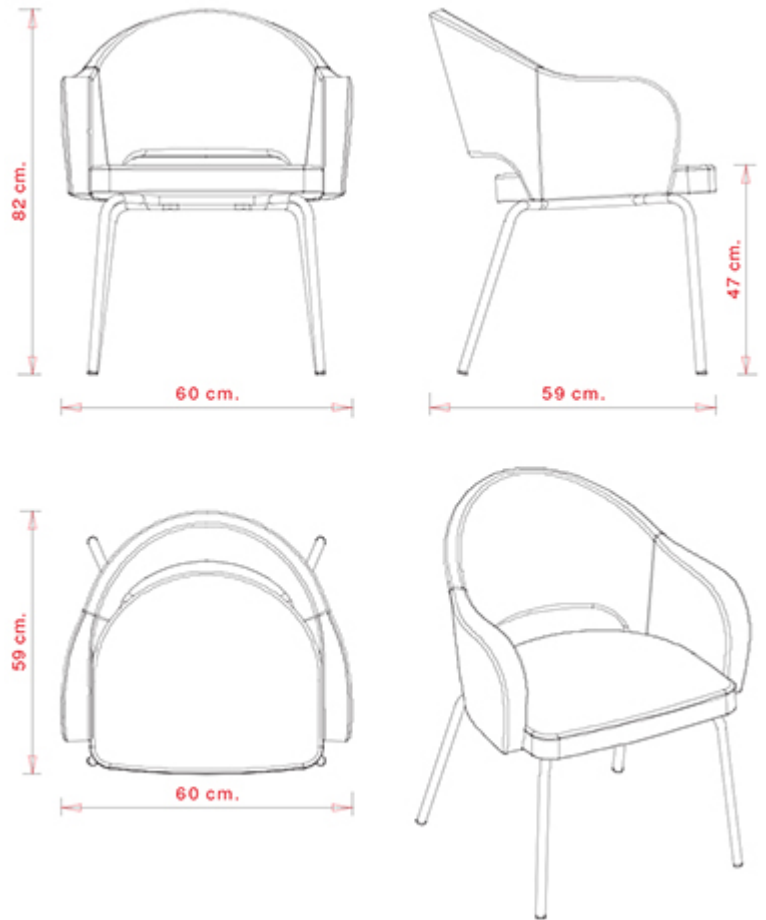

Agatha 046, Agatha 047, Agatha 048, Agatha 572, Agatha 046-DP, Agatha 046-DR, Agatha 383, Agatha 384,

Armchair with 4 legs steel frame. Upholstered seat and back.

WEIGHT

9,3 Kg

PACK

0,34 m³

PIECES PER BOX

1