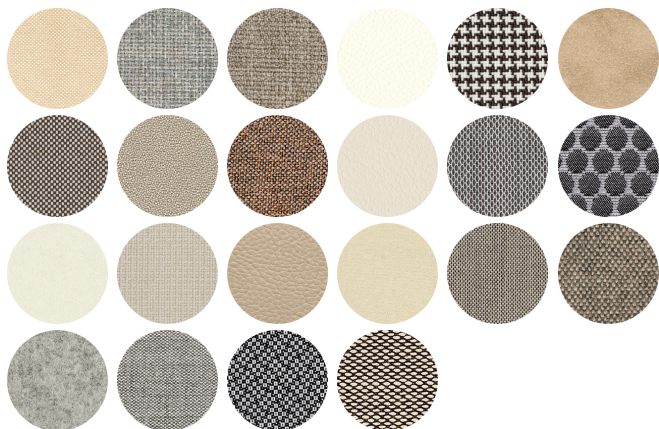

FINISHES SEATING

TE FABRICS

FRAMES

AL PSH POLISHED ALUMINIUM

AL VR PAINTED ALUMINIUM

USES

coffee & restaurants, hotels, educational, entertainment, travel, office and waiting areas, retail,