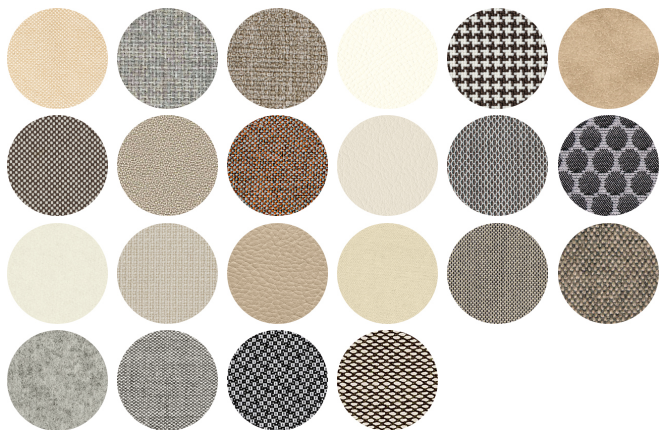

FINISHES SEATING

TE FABRICS