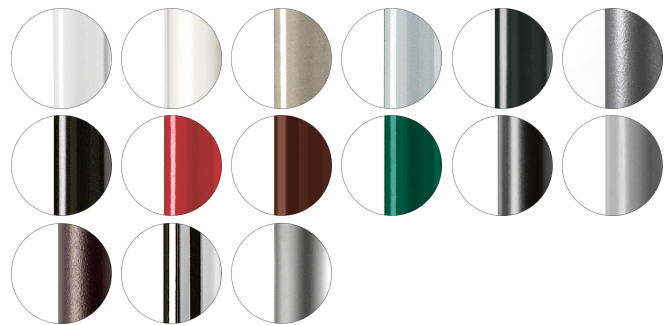

FRAMES

AC STEEL

USES

coffee & restaurants, hotels, educational, entertainment, travel, office and waiting areas, retail,