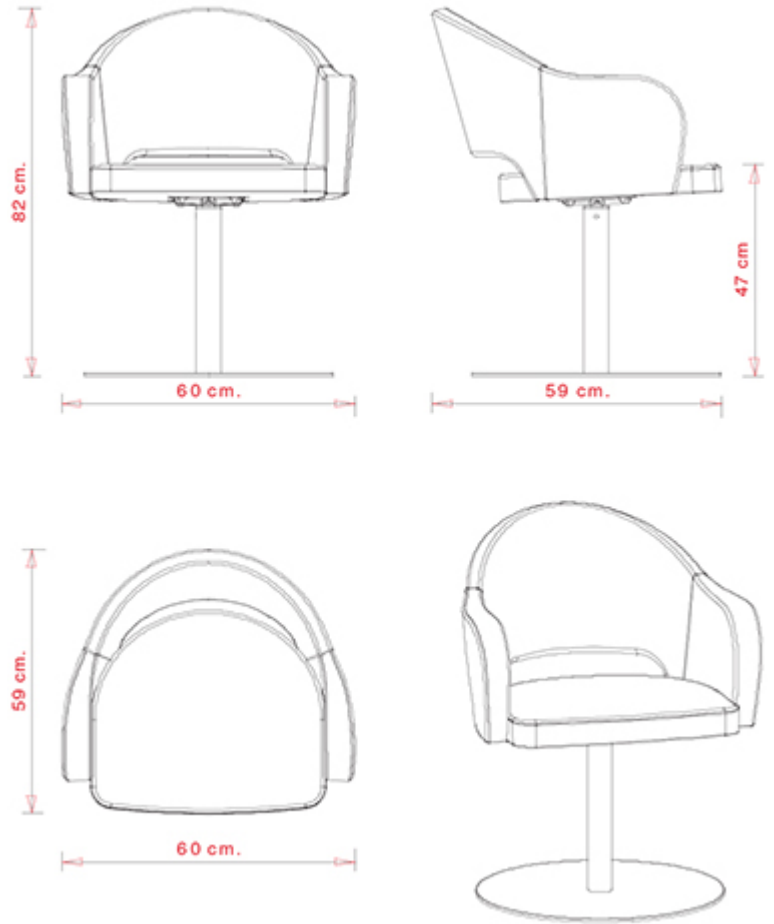

Agatha 046

AGATHA COLLECTION:

Agatha 046, Agatha 047, Agatha 048, Agatha 572, Agatha 046-DP, Agatha 046-DR, Agatha 383, Agatha 384,

Swivel armchair with central steel base. Upholstered seat and back.

WEIGHT

Agatha 046, Agatha 047, Agatha 048, Agatha 572, Agatha 046-DP, Agatha 046-DR, Agatha 383, Agatha 384,

Armchair with 4 legs steel frame. Upholstered seat and back.

WEIGHT

9,3 Kg

PACK

0,34 m³

PIECES PER BOX

1