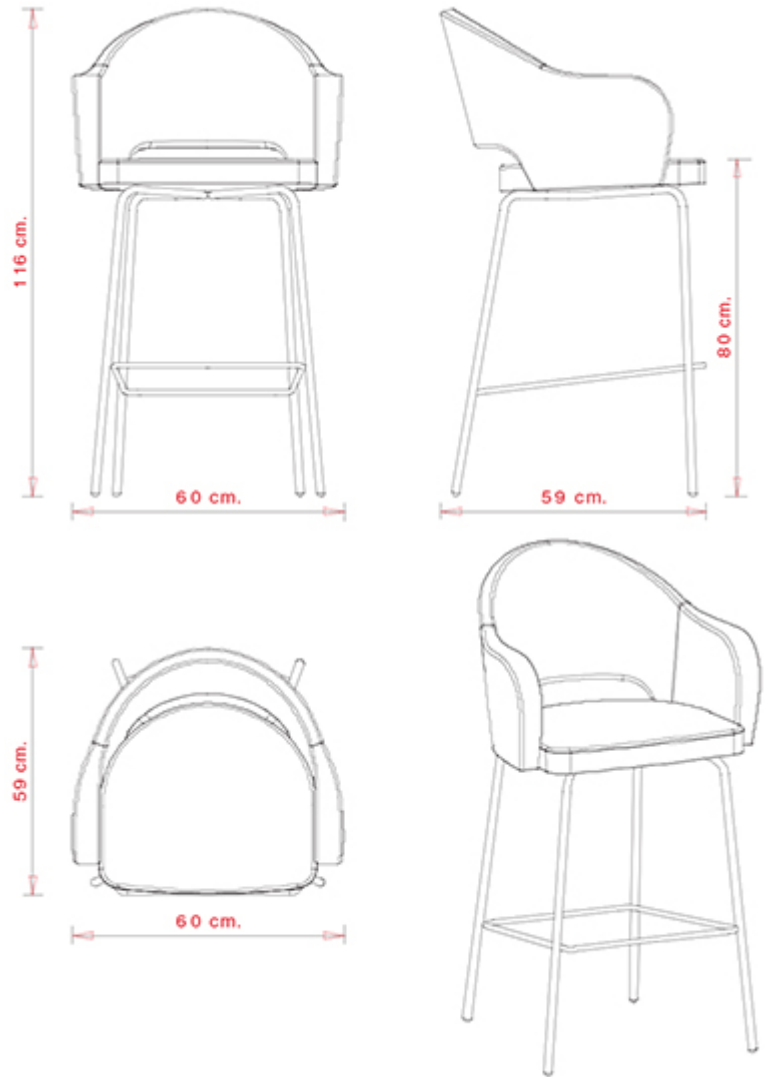

Agatha 046, Agatha 047, Agatha 048, Agatha 572, Agatha 046-DP, Agatha 046-DR, Agatha 383, Agatha 384,

Swivel stool with central steel base frame. Upholstered seat and back.

WEIGHT

21,5 kg

PACK

0,44 m³

PIECES PER BOX

1

FINISHES SEATING

TE FABRICS

FRAMES

AC STEEL

USES

coffee & restaurants, hotels, educational, entertainment, travel, office and waiting areas, retail,

Agatha 384

AGATHA COLLECTION:

Agatha 046, Agatha 047, Agatha 048, Agatha 572, Agatha 046-DP, Agatha 046-DR, Agatha 383, Agatha 384,

Barstool with 4 legs steel frame. Upholstered seat and back.

WEIGHT

9,6 kg

PACK

0,44 m³