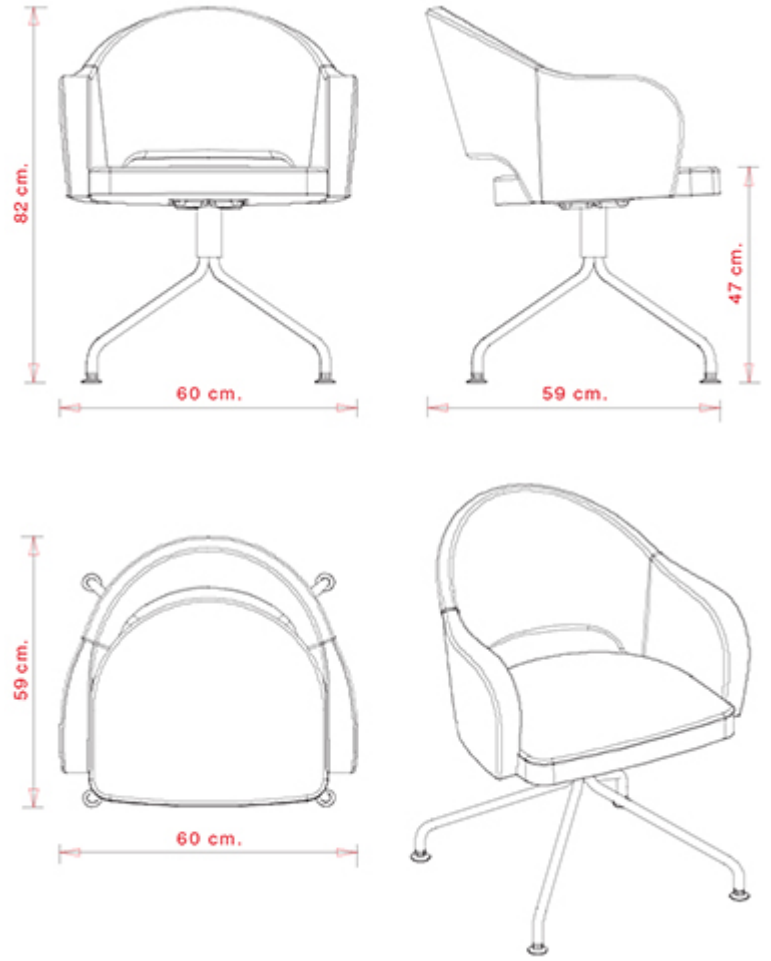

Agatha 046, Agatha 047, Agatha 048, Agatha 572, Agatha 046-DP, Agatha 046-DR, Agatha 383, Agatha 384,

Armchair with 4 legs steel frame. Upholstered seat and back.

WEIGHT

9,3 Kg

PACK

0,34 m³

PIECES PER BOX

1

Agatha 046, Agatha 047, Agatha 048, Agatha 572, Agatha 046-DP, Agatha 046-DR, Agatha 383, Agatha 384,

Armchair with 4 ways steel frame. Upholstered seat and back.

WEIGHT

9,8 kg

PACK

0,34 m³

PIECES PER BOX

1