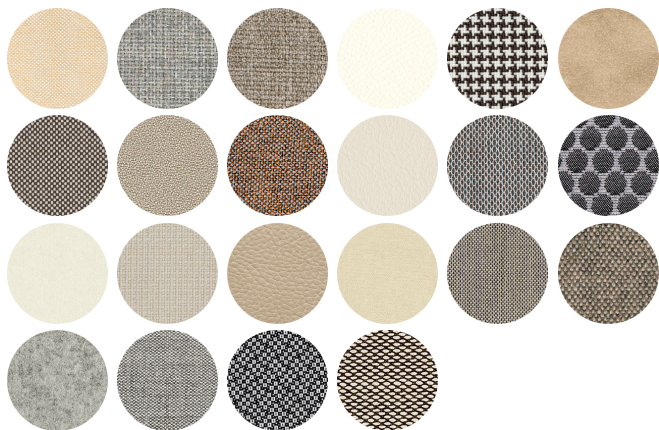

FINISHES SEATING

TE FABRICS