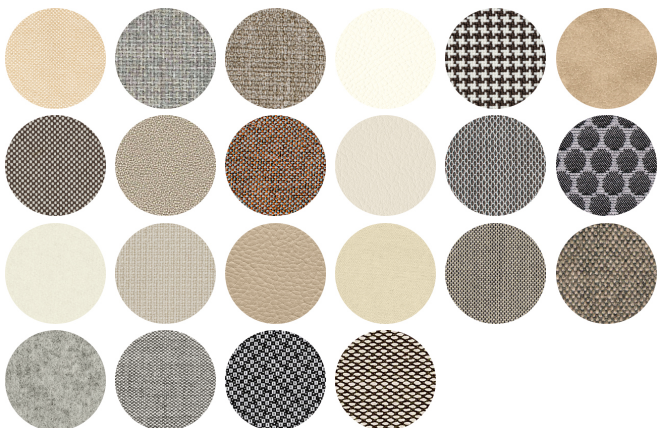

1

FINISHES SEATING

TE FABRICS

FRAMES

AC STEEL

USES

coffee & restaurants, hotels, educational, entertainment, travel, office and waiting areas, retail,

Agatha 384