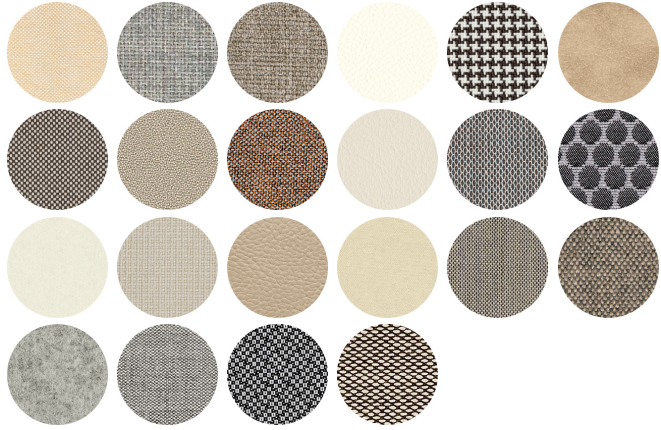

FINISHES SEATING

TE FABRICS