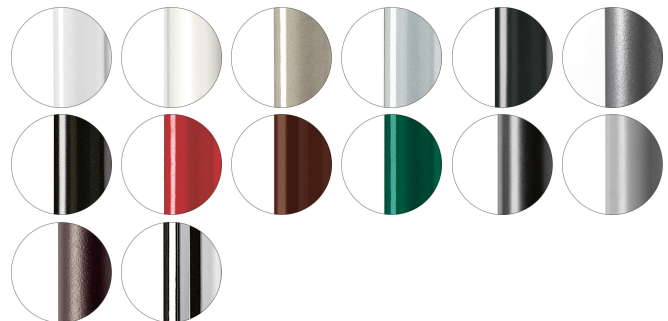

FRAMES

AC STEEL

USES

coffee & restaurants, hotels, educational, entertainment, travel, office and waiting areas, retail,