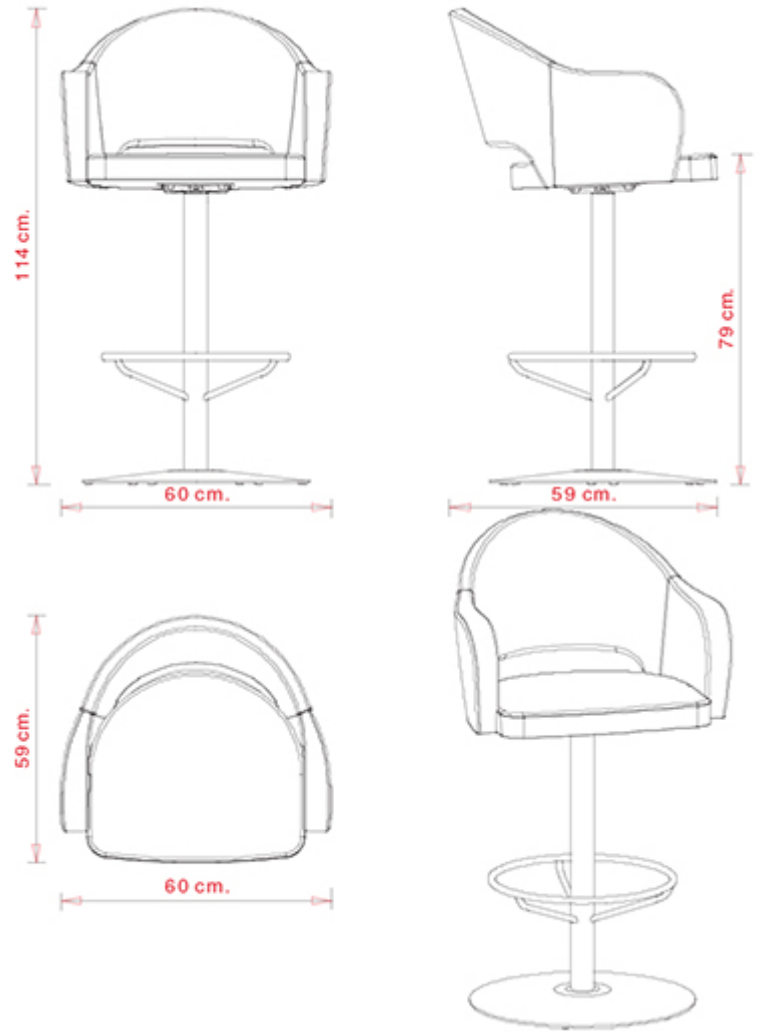

Swivel armchair with 5 ways on castors, aluminium frame. Upholstered seat and back.

WEIGHT

11,8 kg

PACK

0,50 m³

PIECES PER BOX

1

FINISHES SEATING

Agatha 046, Agatha 047, Agatha 048, Agatha 572, Agatha 046-DP, Agatha 046-DR, Agatha 383, Agatha 384,

Swivel stool with central steel base frame. Upholstered seat and back.

WEIGHT

21,5 kg

PACK

0,44 m³

PIECES PER BOX