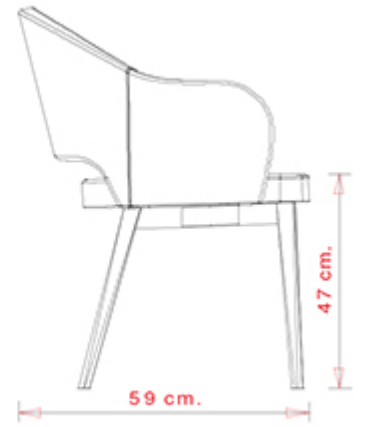

Agatha 046, Agatha 047, Agatha 048, Agatha 572, Agatha 046-DP, Agatha 046-DR, Agatha 383, Agatha 384,

Armchair with 4 ways steel frame. Upholstered seat and back.

WEIGHT

9,8 kg

PACK

0,34 m³

PIECES PER BOX

1

Agatha 046, Agatha 047, Agatha 048, Agatha 572, Agatha 046-DP, Agatha 046-DR, Agatha 383, Agatha 384,

Armchair with beech wood frame. 4 legs. Upholstered seat and back.

WEIGHT

9,7 kg

PACK

0,34 m³

PIECES PER BOX