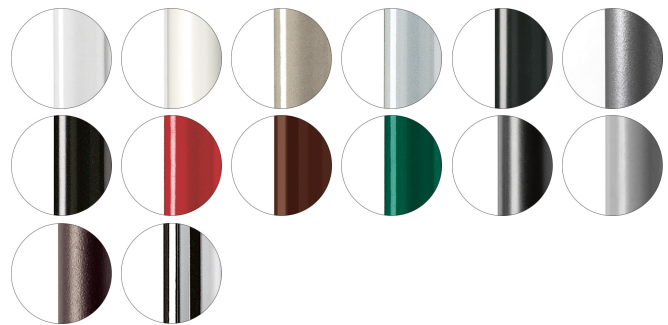

1

FINISHES SEATING

TE FABRICS

FRAMES

AC STEEL

USES

coffee & restaurants, hotels, educational, entertainment, travel, office and waiting areas, retail,

Agatha 384