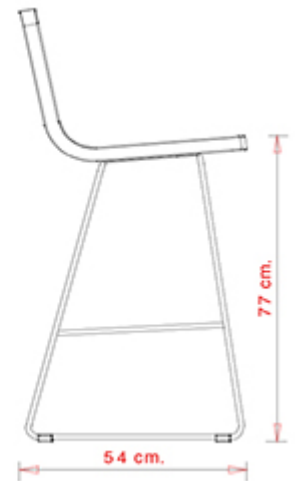

Aqua 359

AQUA COLLECTION:
Aqua 157, Aqua 158, Aqua 359,

Stool with steel skid frame. Upholstered seat and backrest.
Available while stocks last.

WEIGHT

9,2 kg

PACK

0,36 m³

PIECES PER BOX

1