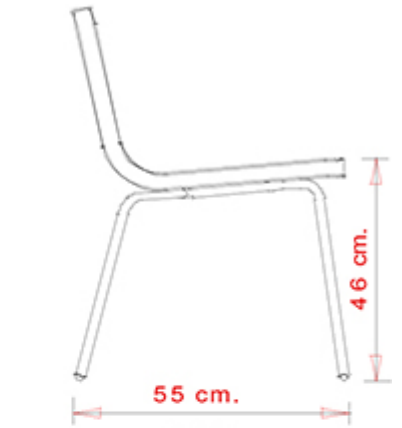

Aqua 157

AQUA COLLECTION:
Aqua 157, Aqua 158, Aqua 359,

Chair with steel sled frame. Upholstered seat and backrest.
Available with chromed frame only.
Available while stocks last.

WEIGHT

7,5 kg

PACK

0,37 m³

Aqua 158

AQUA COLLECTION:
Aqua 157, Aqua 158, Aqua 359,

Chair with 4 legs steel frame. Upholstered seat and backrest.
Available while stocks last.

STACKABLE	WEIGHT	PACK	PIECES PER BOX
4	6 Kg	0,43 m ³	4

FINISHES SEATING