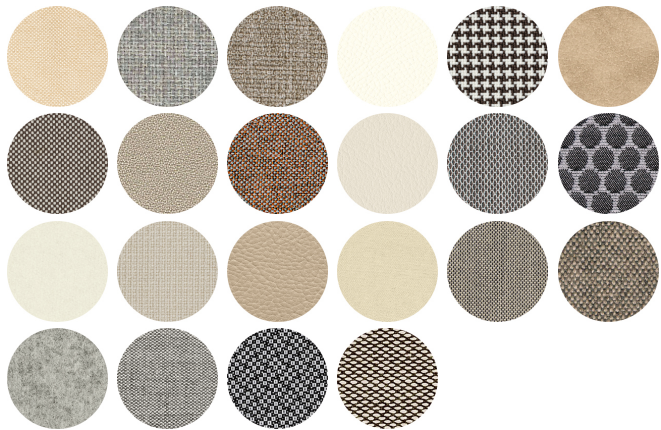

FINISHES SEATING

TE FABRICS