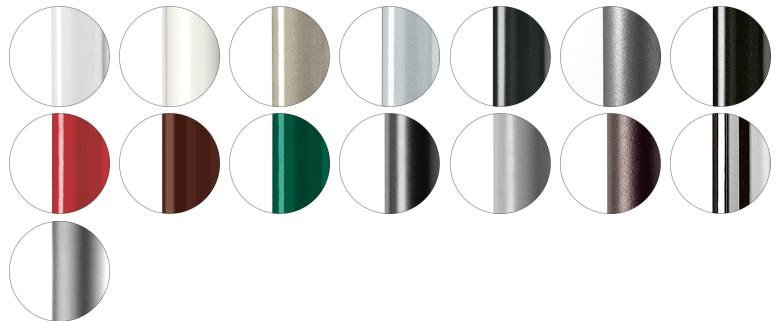

FRAMES

AC STEEL

USES

coffee & restaurants, hotels, educational, entertainment, travel, office and waiting areas, retail,