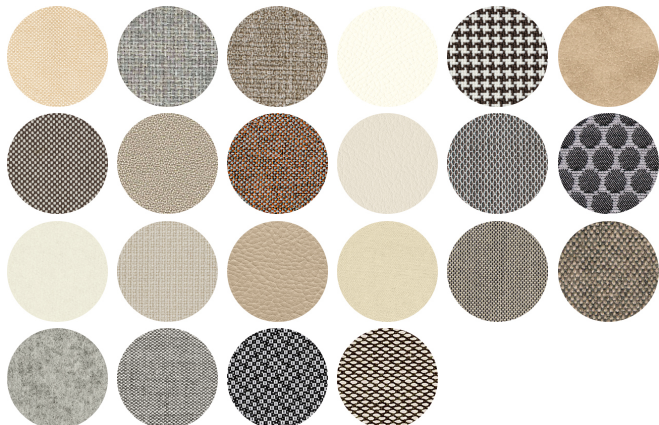

FINISHES SEATING

TE FABRICS