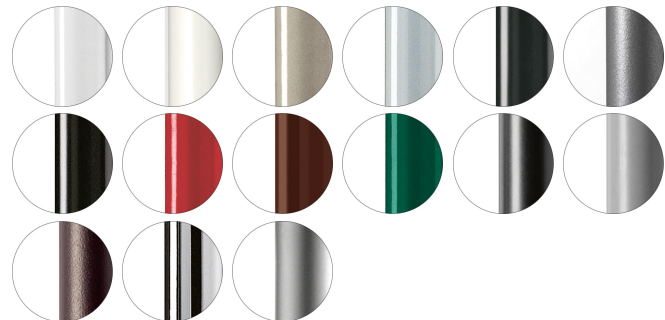

FRAMES

AC STEEL

USES

coffee & restaurants, hotels, educational, entertainment, travel, office and waiting areas, retail,