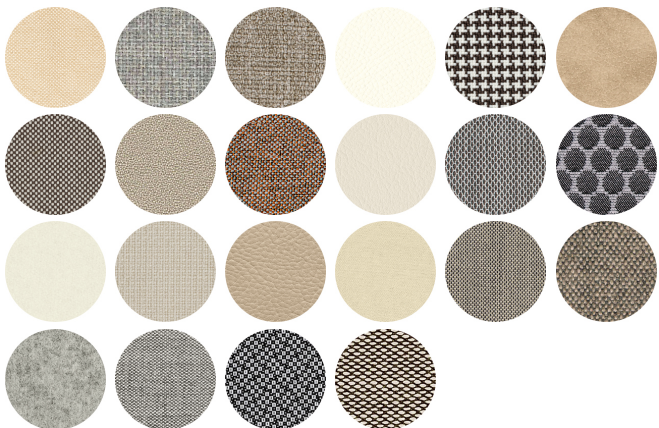

FINISHES SEATING

TE FABRICS

FRAMES

AC STEEL

USES

coffee & restaurants, hotels, educational, entertainment, travel, office and waiting areas, retail,