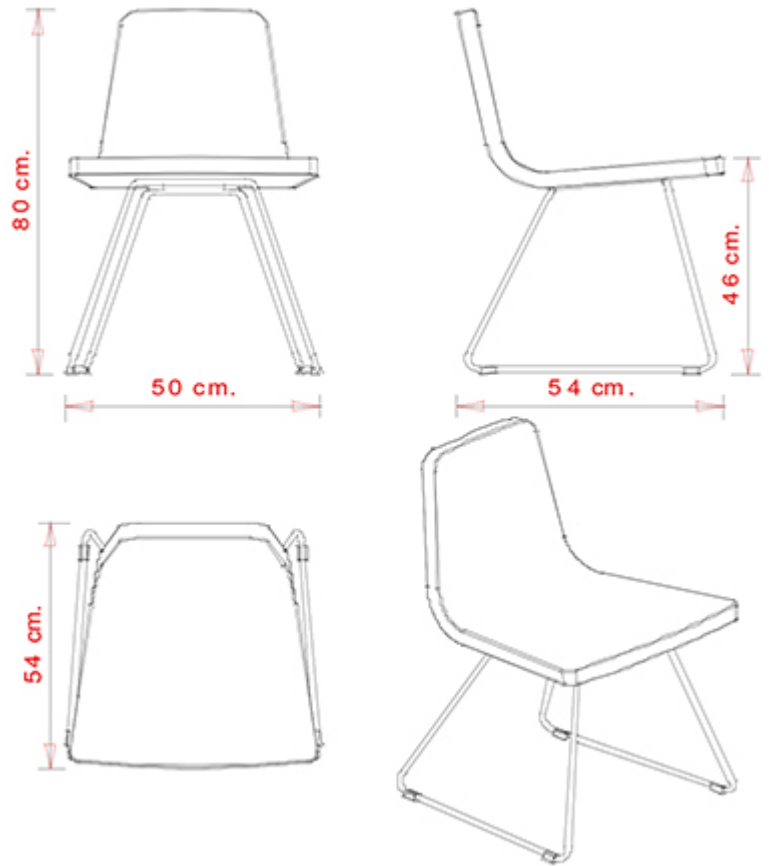

Aqua 157

AQUA COLLECTION:
Aqua 157, Aqua 158, Aqua 359,

Chair with steel sled frame. Upholstered seat and backrest.
Available with chromed frame only.
Available while stocks last.

WEIGHT

7,5 kg

PACK

0,37 m³

Aqua 158

AQUA COLLECTION:
Aqua 157, Aqua 158, Aqua 359,

Chair with 4 legs steel frame. Upholstered seat and backrest.
Available while stocks last.

STACKABLE	WEIGHT	PACK	PIECES PER BOX
4	6 Kg	0,43 m ³	4

FINISHES SEATING