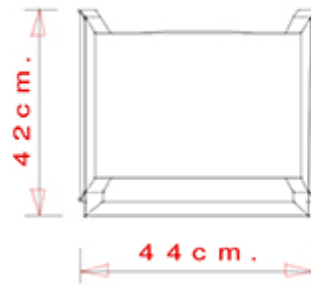

Col SG003

COL COLLECTION:
Col SG003,

Stool with flat steel rod frame. Wood seat.
Available while stocks last.

FINISHES SEATING

LE OAK