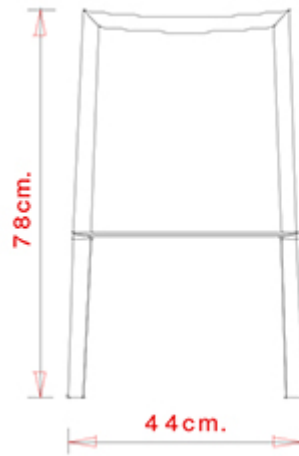

## Col SG003

COL COLLECTION:  
Col SG003,

Stool with flat steel rod frame. Wood seat.  
Available while stocks last.

### WEIGHT

8,5 kg