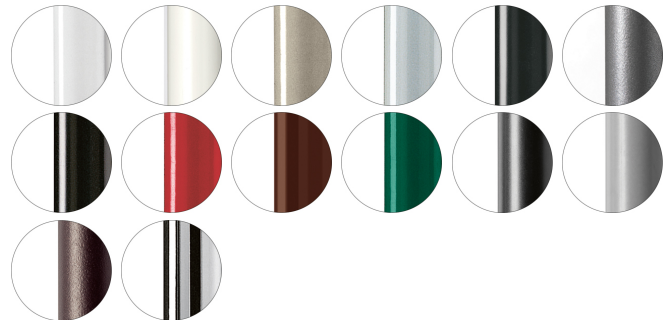

FRAMES

AC STEEL

USES

coffee & restaurants, hotels, educational, entertainment, travel, retail,

WEIGHT

8,5 kg

PACK

0,16 m³

PIECES PER BOX

1