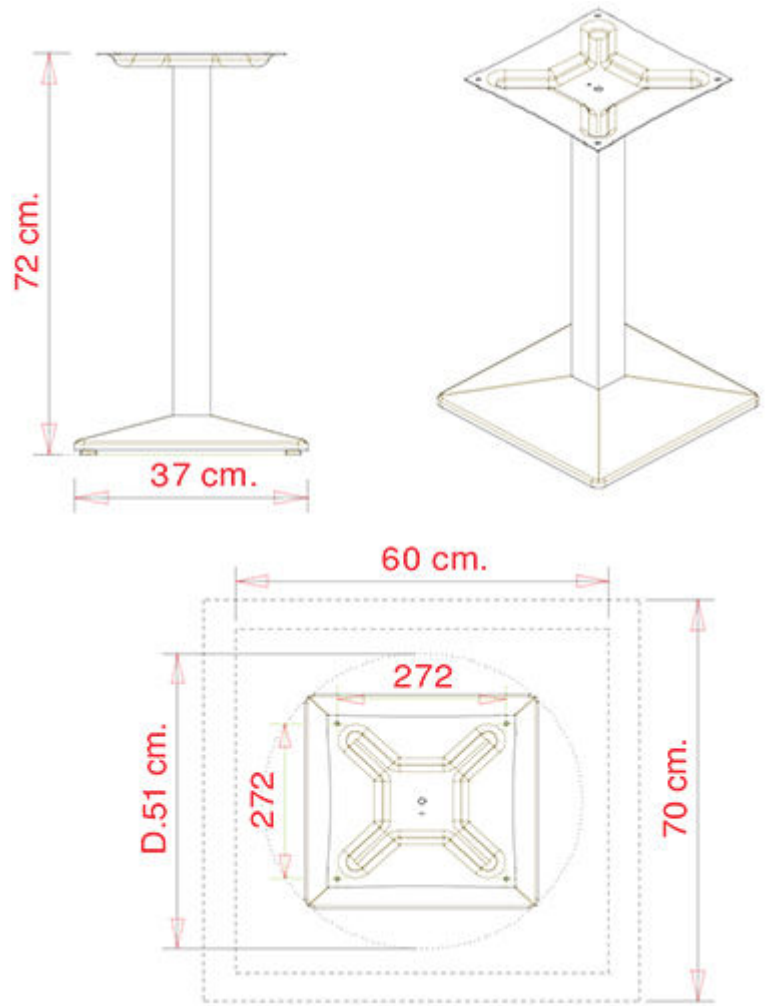

Easy 445

EASY COLLECTION:
Easy 445,

Table frame in painted steel.

WEIGHT

7,5 kg

PACK

0,10 m³

PIECES PER BOX

1