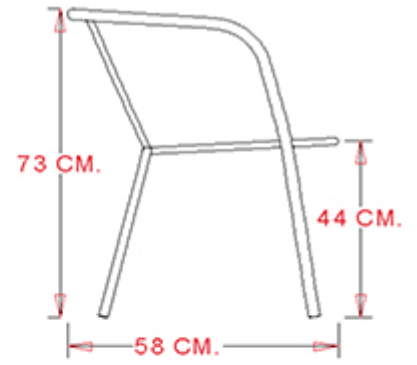

## Filoline 001

FILOLINE COLLECTION:  
Filoline 001,

Armchair with 4 legs steel frame. Seat and back in Xiloplast (wire with steel soul).

### WEIGHT

5,5 kg