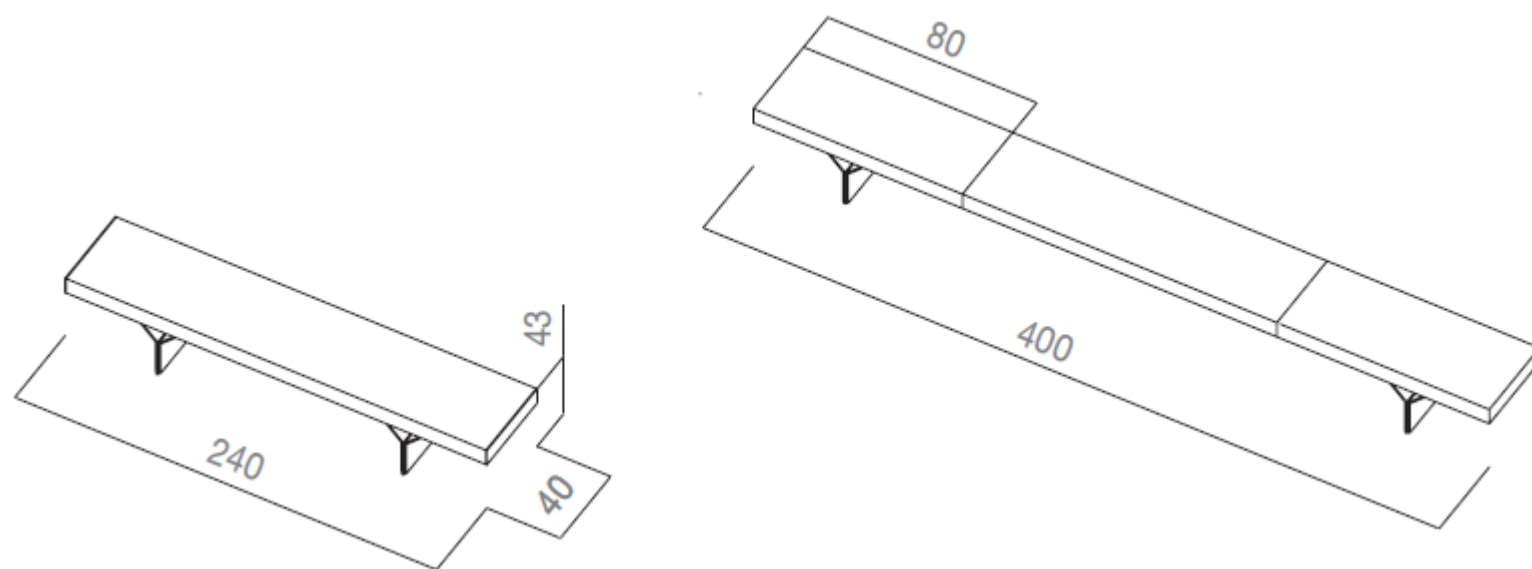

Inciso Panca

design Enzo Berti

Description

Characterised by innovative design and strong personality, like the table “Inciso”, “Inciso bench” solves the problem of adding seats with one simple crank’s movement when extensible tables are used, joining in one line functionality and design.

Technical Details

Extensible bench.

Dimensions (LxPxH)

- Closed 240x40x43 cm
- Open 400x40x43 cm

Finishings

Cod 01; Cod 02; Cod 03; Cod 04; Cod 05; Cod 06; Cod 07; Cod 08; Cod 09