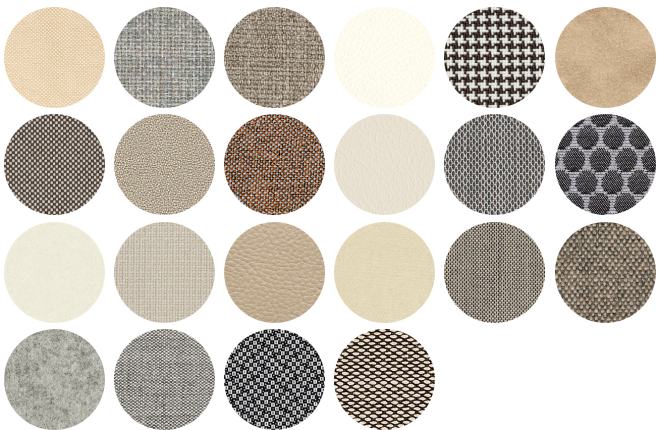

Lola 095

LOLA COLLECTION:
Lola 095,

Chair 4 legs steel frame, upholstered seat and backrest.
Available while stocks last.

STACKABLE	WEIGHT	PACK	PIECES PER BOX
4	7 kg	0,32 m ³	3

FINISHES SEATING

TE FABRICS

FRAMES