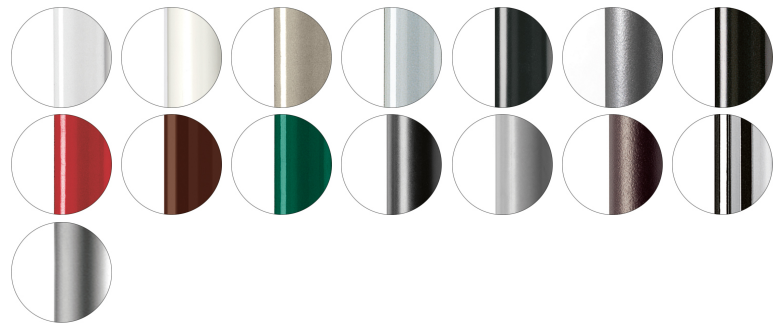

Lola 095

LOLA COLLECTION:
Lola 095,

Chair 4 legs steel frame, upholstered seat and backrest.
Available while stocks last.

STACKABLE	WEIGHT	PACK	PIECES PER BOX
4	7 kg	0,32 m ³	3

FINISHES SEATING

TE FABRICS

FRAMES

AC STEEL

USES

coffee & restaurants, hotels, educational, entertainment, travel, retail, health care,

Lola

[Carlo Bimbi](#)

metalmobil