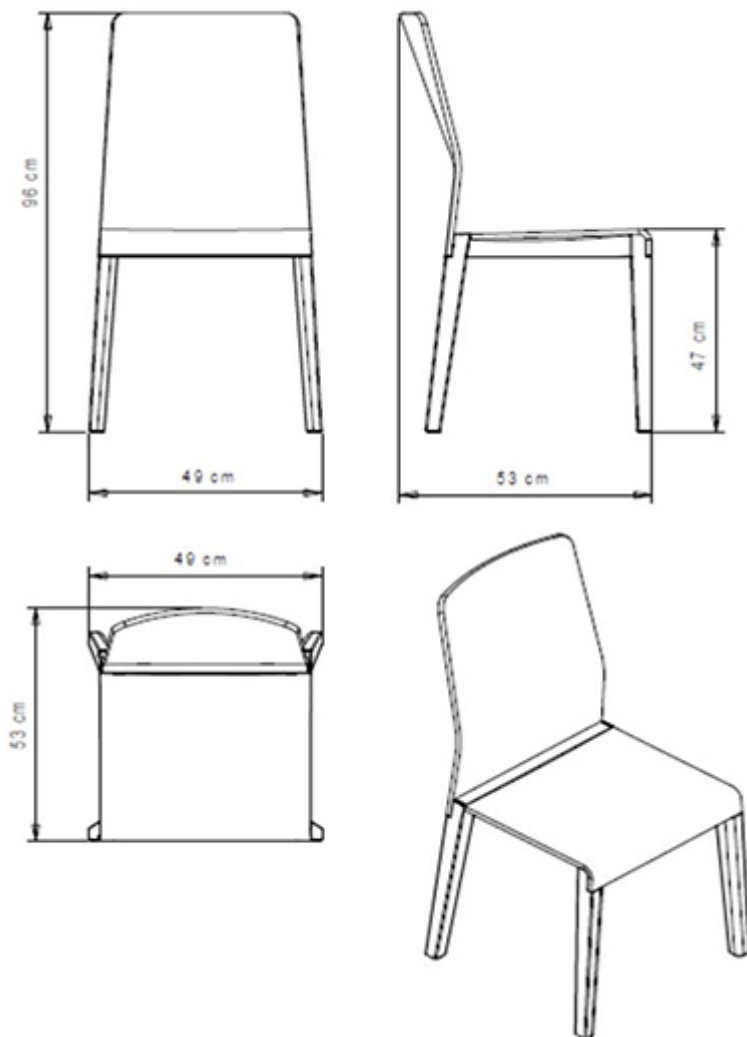

Dalton 662

DALTON COLLECTION:

Dalton 662, Dalton 661, Dalton 663, Dalton 664,

4 legs, high backrest chair with wooden frame. Seat and backrest upholstered in fabric.

WEIGHT

8,2Kg

PACK

0,37 m³

PIECES PER BOX

2