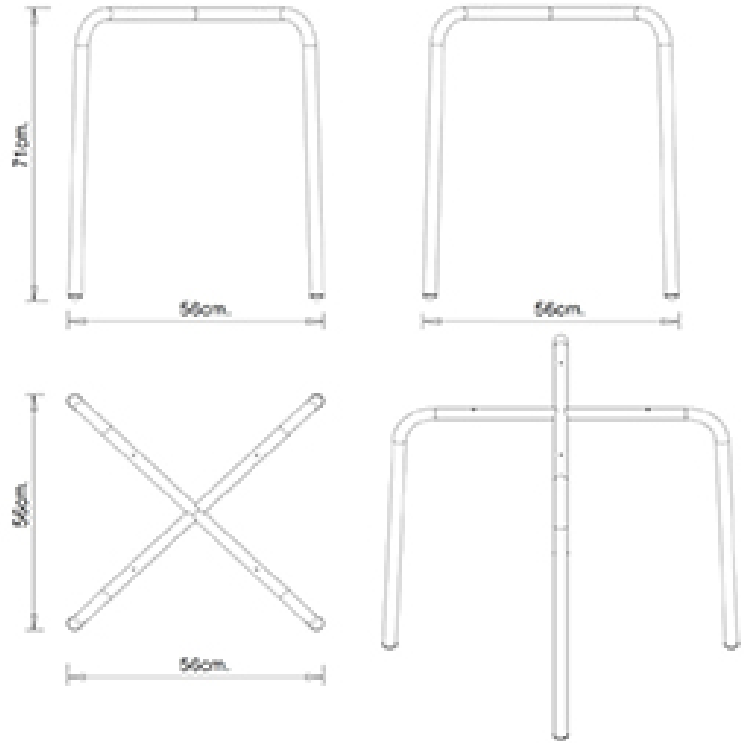

MX 518

MX COLLECTION:
MX 518,

Table with glossy or powder coated anodised aluminium frame, stackable.

STACKABLE	WEIGHT	PACK	PIECES PER BOX
4	1,8 kg	0,39 m ³	4

FRAMES

AL VR PAINTED ALUMINIUM

AL AND ANODISED ALUMINIUM