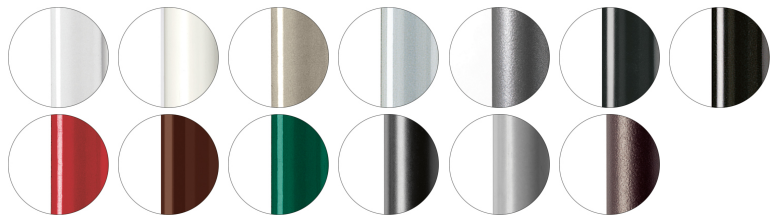

MX 518

MX COLLECTION:
MX 518,

Table with glossy or powder coated anodised aluminium frame, stackable.

STACKABLE	WEIGHT	PACK	PIECES PER BOX
4	1,8 kg	0,39 m ³	4

FRAMES

AL VR PAINTED ALUMINIUM

AL AND ANODISED ALUMINIUM

USES

coffee & restaurants, hotels, retail, outdoor,

MX

metalmobil

[Rdm](#)
