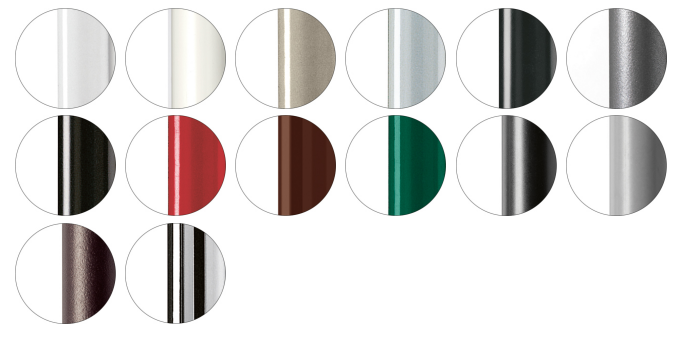

FRAMES

AC STEEL

USES

coffee & restaurants, hotels, educational, entertainment,