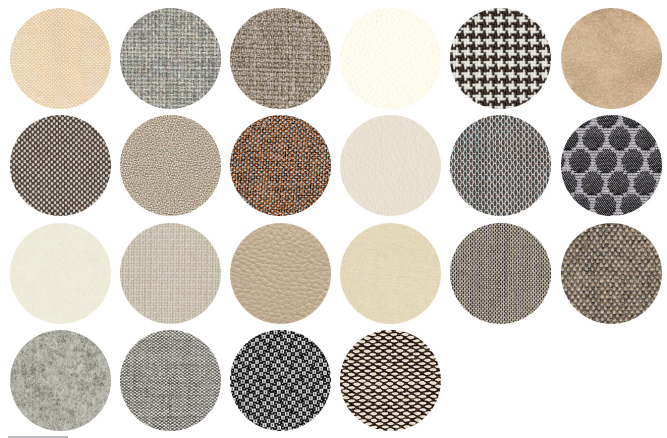

PIECES PER BOX

1

New Orleans

Rdm

FINISHES SEATING

TE FABRICS

LE WOOD

FRAMES