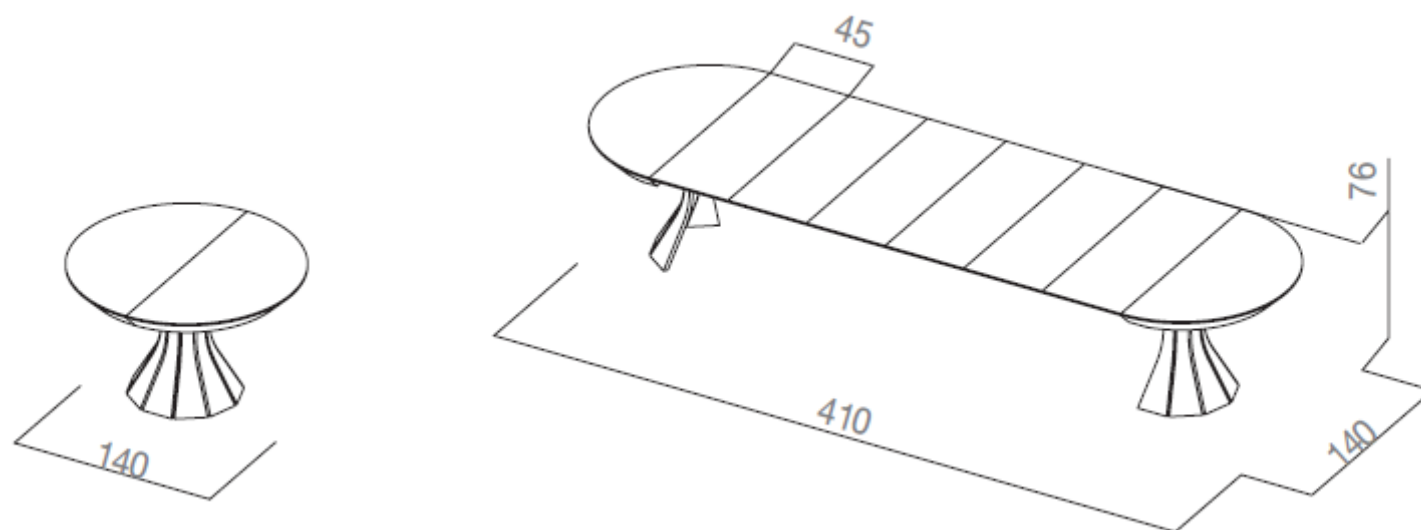

Description

Strong visual impact and contemporary taste, extensible “Opera” doesn’t just stand out for its statuesque aspect and its stately fascination, but also for the remarkable technical features that it internally hides. By opening, indeed, it reveals a central leg which gives extreme stability to the structure and a large surface.

Technical Details

Extensible table with aluminium rails.

Dimensions (LxPxH)

- Closed 140x76 cm
- Open 140x410x76 cm
- n° 01 internal leaf and n°05 external leaf 45 cm each.

Finishings

Cod 01; Cod 02; Cod 03; Cod 04; Cod 05; Cod 06; Cod 07; Cod 08; Cod 09; Noce Canaletto