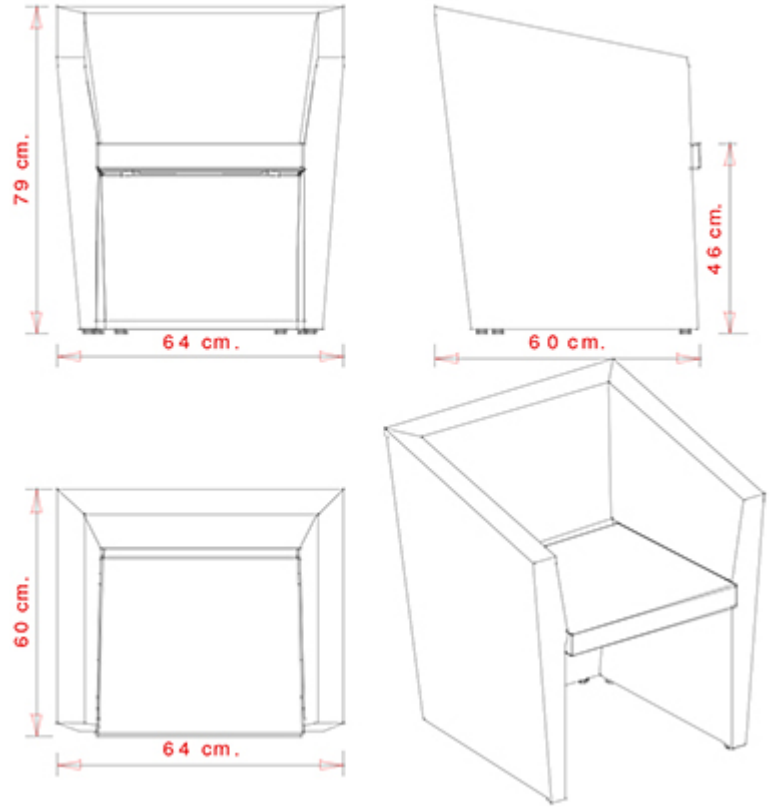

Talia 161

TALIA COLLECTION:
Talia 161,

Armchair with upholstered seat and back.

WEIGHT	PACK	PIECES PER BOX
16,5 kg	0,30 m ³	1

FINISHES SEATING

TE FABRICS

USES

coffee & restaurants, hotels, educational, entertainment, travel, office and waiting areas, retail, health care,