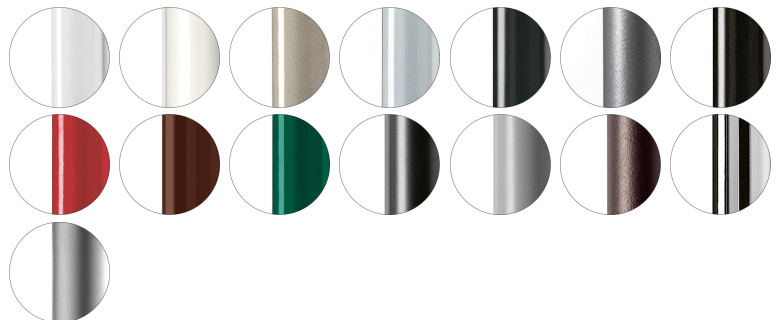

FRAMES

AC STEEL

USES

coffee & restaurants, hotels, educational, entertainment, travel, office and waiting areas, retail, health care,