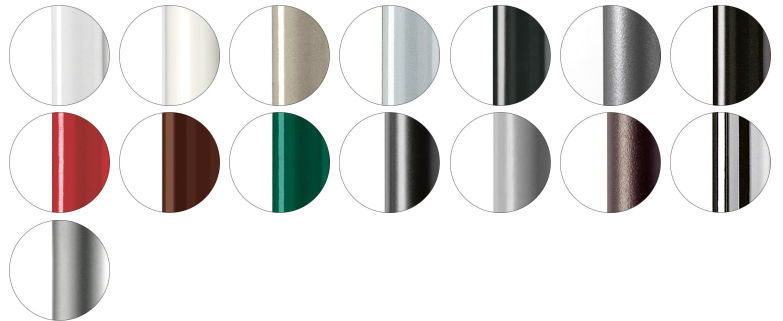

ZELDA COLLECTION:
Zelda 091, Zelda 091-T, Zelda 093,

Chair with steel frame, 4 legs. Upholstered seat and back.

STACKABLE	WEIGHT	PACK	PIECES PER BOX
4	6,5 kg	0,39 m ³	3

FINISHES SEATING

TE FABRICS

FRAMES

AC STEEL