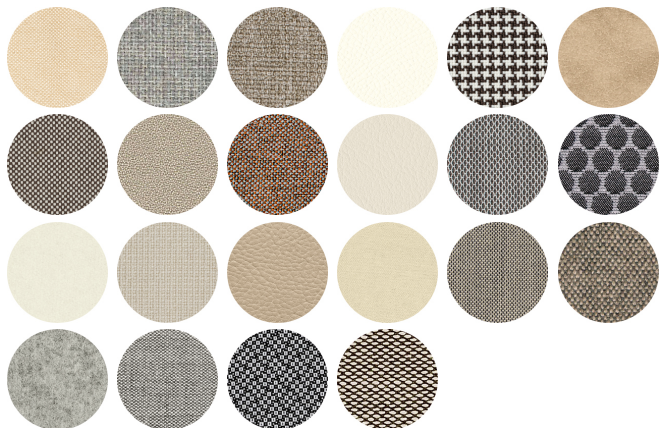

FINISHES SEATING

TE FABRICS