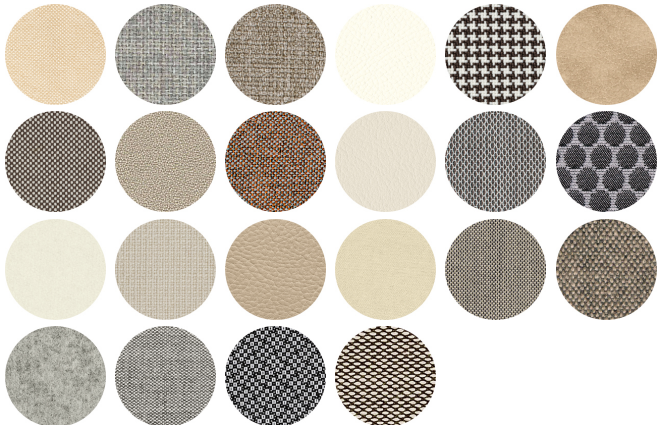

FINISHES SEATING

TE FABRICS

FRAMES

AC STEEL

USES

coffee & restaurants, hotels, educational, entertainment, travel, office and waiting areas, retail, health care,

Carlo Bimbi

Zelda 093