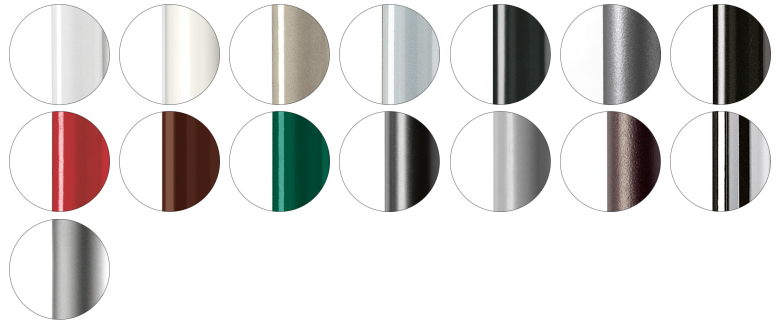

FRAMES

AC STEEL

USES

coffee & restaurants, hotels, educational, entertainment, travel, office and waiting areas, retail, health care,