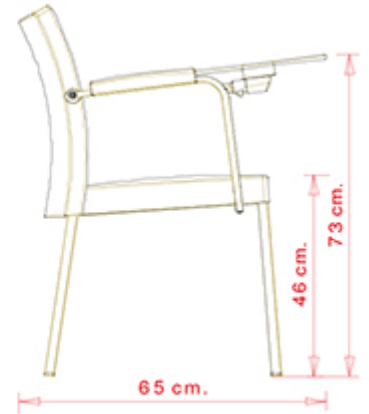

Zelda 091

ZELDA COLLECTION:
Zelda 091, Zelda 091-T, Zelda 093,

Chair with armrests and steel frame, 4 legs. Upholstered seat and back.

STACKABLE

4

WEIGHT

8 kg

PACK

coffee & restaurants, hotels, educational, entertainment, travel, office and waiting areas, retail, health care,

Zelda 091-T

ZELDA COLLECTION:
Zelda 091, Zelda 091-T, Zelda 093,

Chair with steel frame, 4 legs and conference desk kit. Upholstered seat and back.

STACKABLE

2

WEIGHT

10,5 kg

PACK

0,50 m³

PIECES PER BOX

2