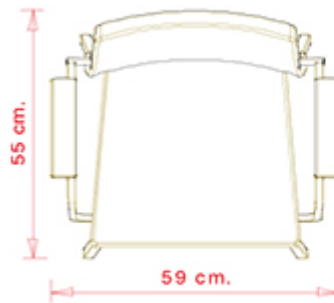

Zelda 091

ZELDA COLLECTION:
Zelda 091, Zelda 091-T, Zelda 093,

Chair with armrests and steel frame, 4 legs. Upholstered seat and back.

STACKABLE

4

WEIGHT

8 kg

PACK