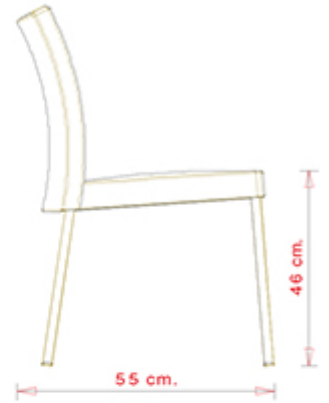

ZELDA COLLECTION:
Zelda 091, Zelda 091-T, Zelda 093,

Chair with steel frame, 4 legs. Upholstered seat and back.

STACKABLE	WEIGHT	PACK	PIECES PER BOX
4	6,5 kg	0,39 m ³	3

FINISHES SEATING

TE FABRICS

FRAMES

AC STEEL