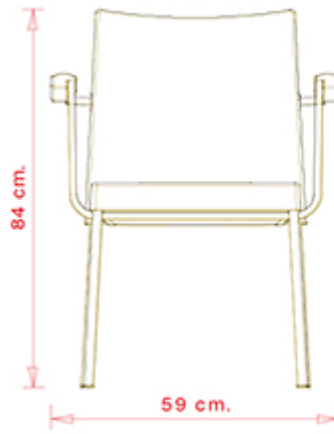

Zelda 091

ZELDA COLLECTION:
Zelda 091, Zelda 091-T, Zelda 093,

Chair with armrests and steel frame, 4 legs. Upholstered seat and back.

STACKABLE

4

WEIGHT

8 kg

PACK

STACKABLE

2

WEIGHT

10,5 kg

PACK

0,50 m³

PIECES PER BOX

2

ZELDA COLLECTION:
Zelda 091, Zelda 091-T, Zelda 093,

Chair with steel frame, 4 legs. Upholstered seat and back.

STACKABLE	WEIGHT	PACK	PIECES PER BOX
4	6,5 kg	0,39 m ³	3

FINISHES SEATING

TE FABRICS

FRAMES

AC STEEL