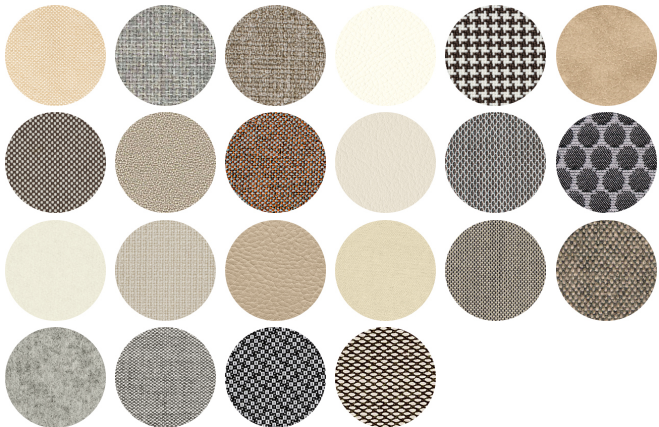

ZELDA COLLECTION:
Zelda 091, Zelda 091-T, Zelda 093,

Chair with steel frame, 4 legs. Upholstered seat and back.

STACKABLE	WEIGHT	PACK	PIECES PER BOX
4	6,5 kg	0,39 m ³	3

FINISHES SEATING

TE FABRICS

FRAMES

AC STEEL