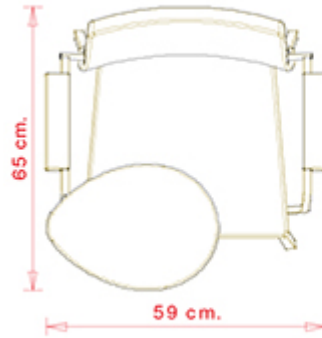

Zelda 091-T

ZELDA COLLECTION:
Zelda 091, Zelda 091-T, Zelda 093,

Chair with steel frame, 4 legs and conference desk kit. Upholstered seat and back.

STACKABLE

2

WEIGHT

10,5 kg

PACK

0,50 m³

PIECES PER BOX

2