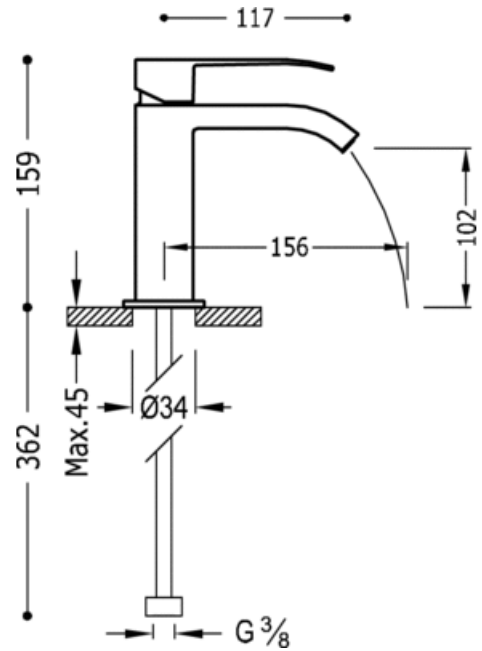

Single lever washbasin mixer; with cascade cast spout. NOTE: Taps with a cascade spout come with 2 regulation valves and a filter (Nr: 91.34.525): black chrome finish, lever

Washbasin  
Mixer  
Lever  
Cascade  
Surface

NCR	00610101NED
BCR	00610101BLD
ACE	00610101ACD