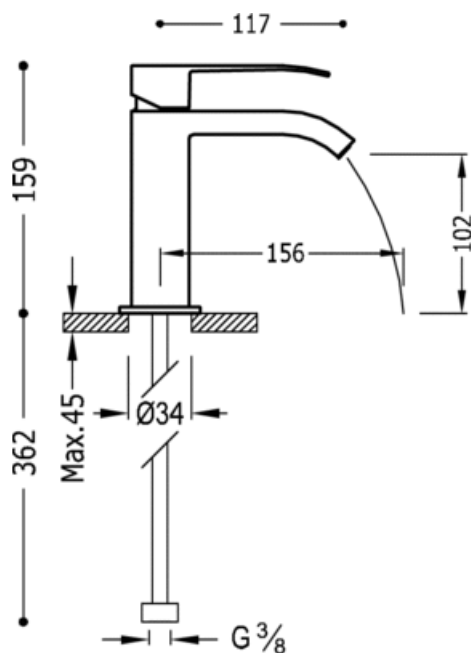

Single lever washbasin mixer; with cascade cast spout. NOTE: Taps with a cascade spout come with 2 regulation valves and a filter (Nr: 91.34.525): black matt finish, lever

Washbasin
Mixer
Lever
Cascade
Surface

NMT 00610101NMD

BMT 00610101BMD