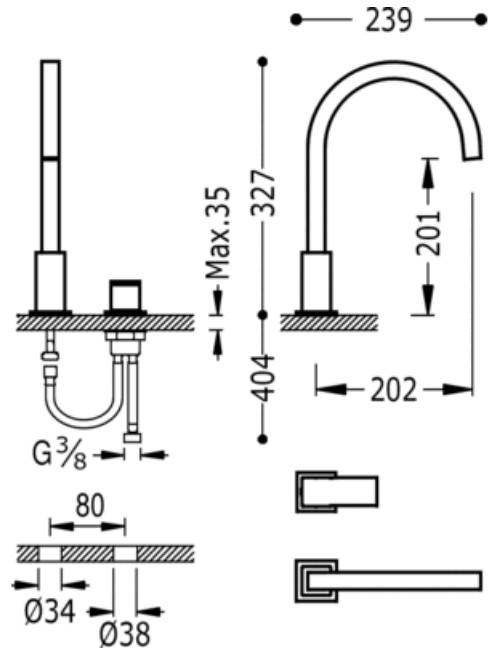

Deck-mounted washbasin mixer tap; Free installation. Spout 22x22 mm: steel finish

Washbasin
Mixer
Lever
Aerator
Surface

ACE	00610503AC
NMT	00610503NM
BMT	00610503BM