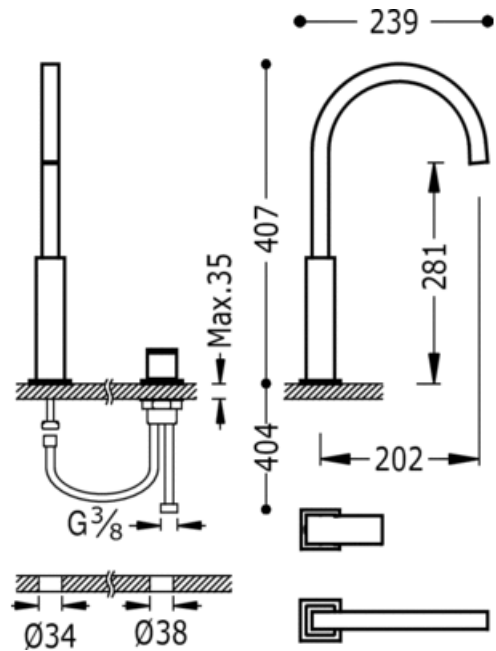

Deck-mounted washbasin mixer tap; Free installation. Spout 22x22 mm: steel finish

Washbasin  
Mixer  
Lever  
Aerator  
Surface

ACE	00610504AC
NMT	00610504NM
BMT	00610504BM