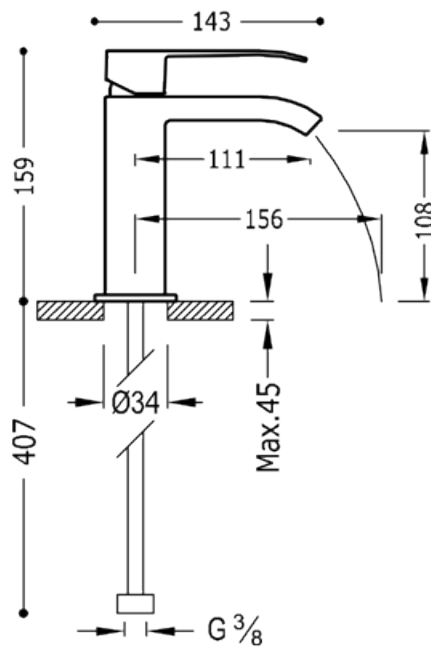

Single lever washbasin mixer; with open cascade spout. NOTE: Taps with a cascade spout come with 2 regulation valves and a filter (Nr: 91.34.525): black chrome finish, lever

Washbasin
Mixer
Lever
Cascade
Surface