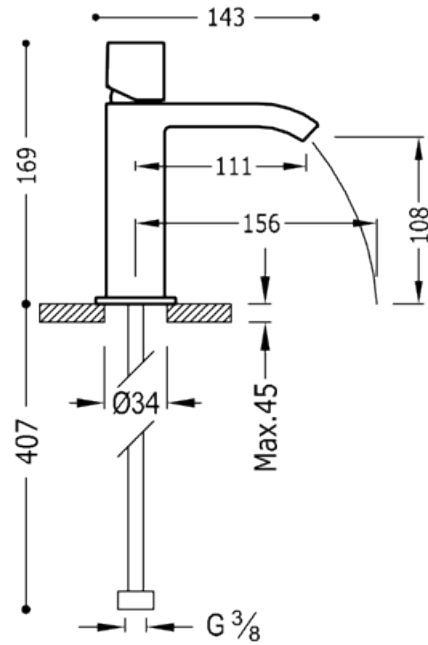

Single lever washbasin mixer; with open cascade spout. NOTE: Taps with a cascade spout come with 2 regulation valves and a filter (Nr: 91.34.525): black chrome finish, handle

Washbasin
Mixer
Handle
Cascade
Surface

NCR 00611002NED

BCR 00611002BLD