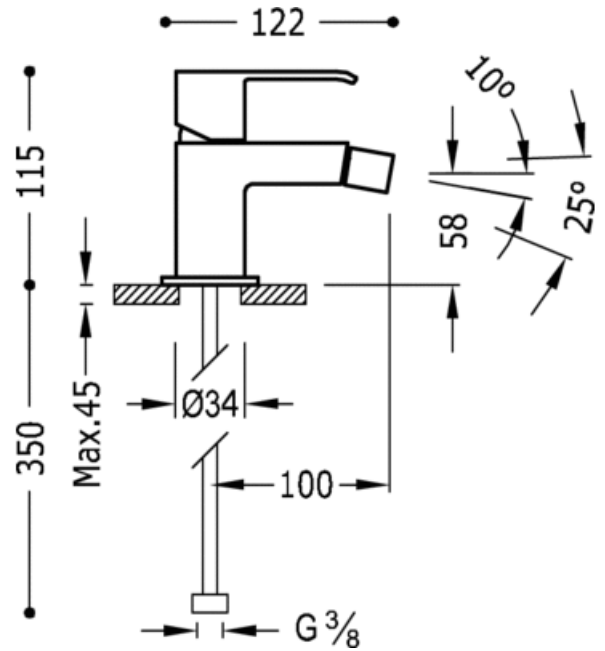

Single lever bidet mixer: black chrome finish

91.30.190

Ng-Cr

Bidet  
Mixer  
Lever  
Aerator  
Surface

NCR	00612001NED
BCR	00612001BLD
ACE	00612001ACD