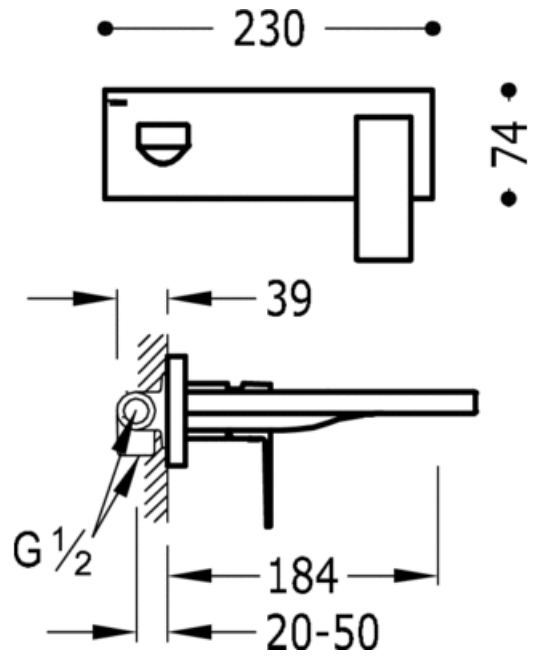

Single lever wall washbasin mixer; Built-in body is included and indivisible.
Spout 185 mm: steel finish

Washbasin/kitchen
Mixer
Lever
Aerator
Built-in

ACE	00620003AC
NMT	00620003NM
BMT	00620003BM