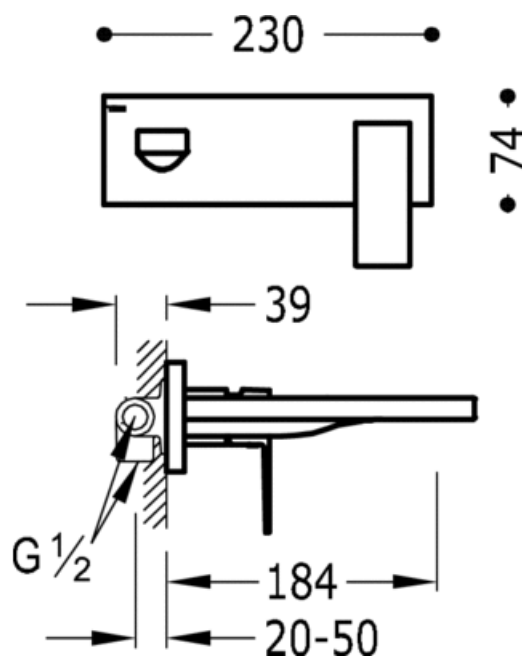

Single lever wall washbasin mixer; Built-in body is included and indivisible.
Spout 245 mm: steel finish, lever

Washbasin/kitchen
Mixer
Lever
Aerator
Built-in

ACE	00620004AC
NMT	00620004NM
BMT	00620004BM