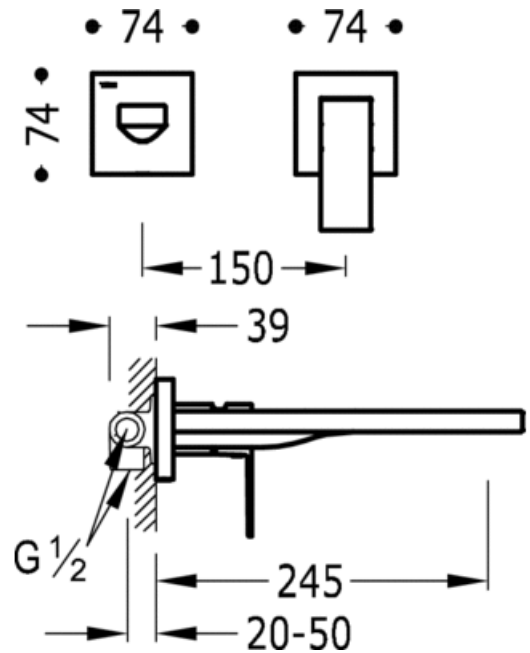

Single lever wall washbasin mixer; Built-in body is included and indivisible.  
Spout 245 mm: steel finish, lever

Washbasin/kitchen  
Mixer  
Lever  
Aerator  
Built-in

ACE	00620011AC
NMT	00620011NM
BMT	00620011BM