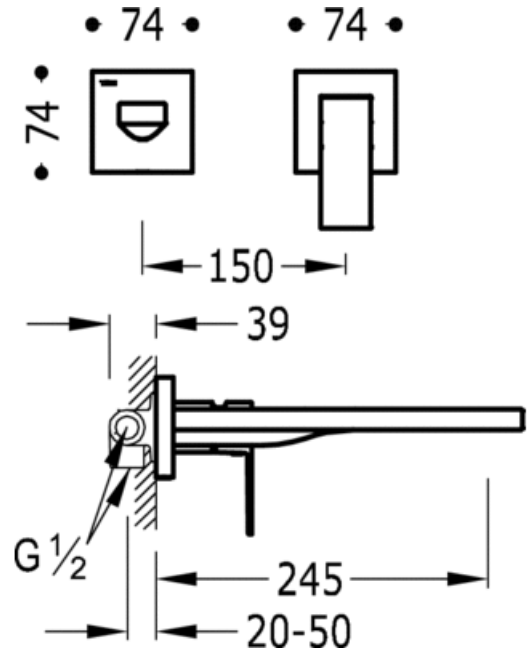

Single lever wall washbasin mixer; Built-in body is included and indivisible.  
Spout 185 mm: steel finish, lever

Washbasin/kitchen  
Mixer  
Lever  
Aerator  
Built-in

ACE	00620012AC
NMT	00620012NM
BMT	00620012BM