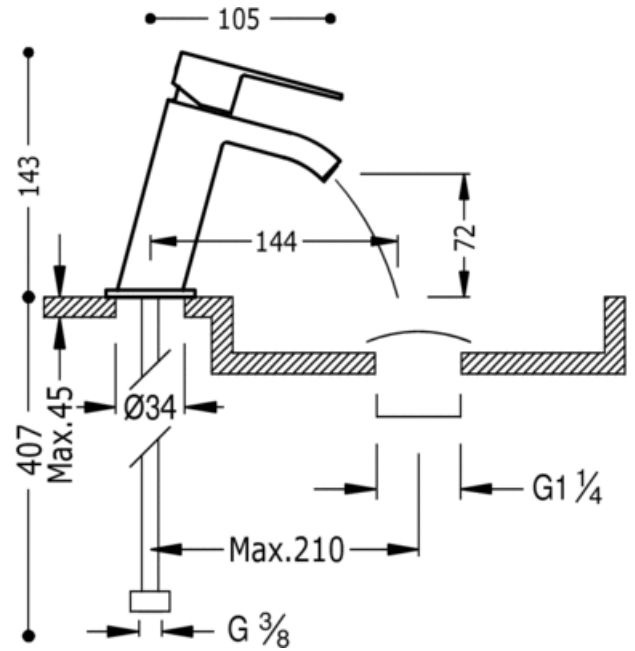

Single lever washbasin mixer; with cascade cast spout. NOTE: Taps with a cascade spout come with 2 regulation valves and a filter (Nr: 91.34.525): black chrome finish, lever

Washbasin
Mixer
Lever
Cascade
Surface