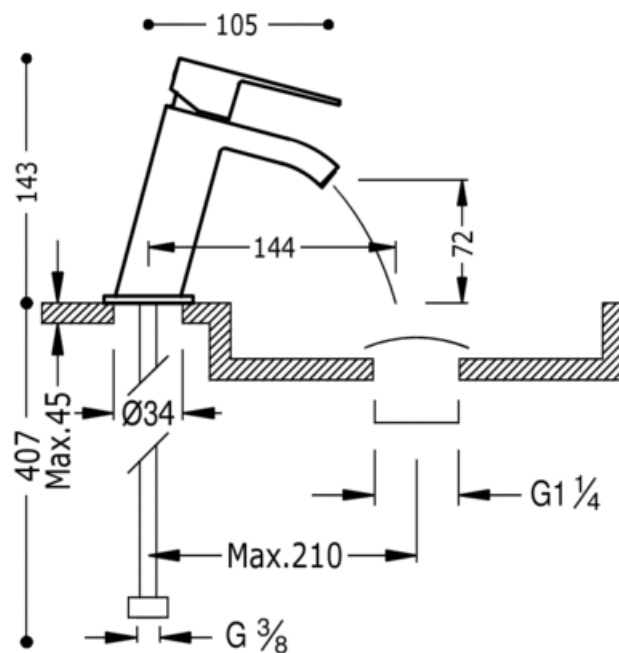

Single lever washbasin mixer; with cascade cast spout. NOTE: Taps with a cascade spout come with 2 regulation valves and a filter (Nr: 91.34.525): black matt finish, lever

Washbasin  
Mixer  
Lever  
Cascade  
Surface

NMT 00620101NMD

BMT 00620101BMD