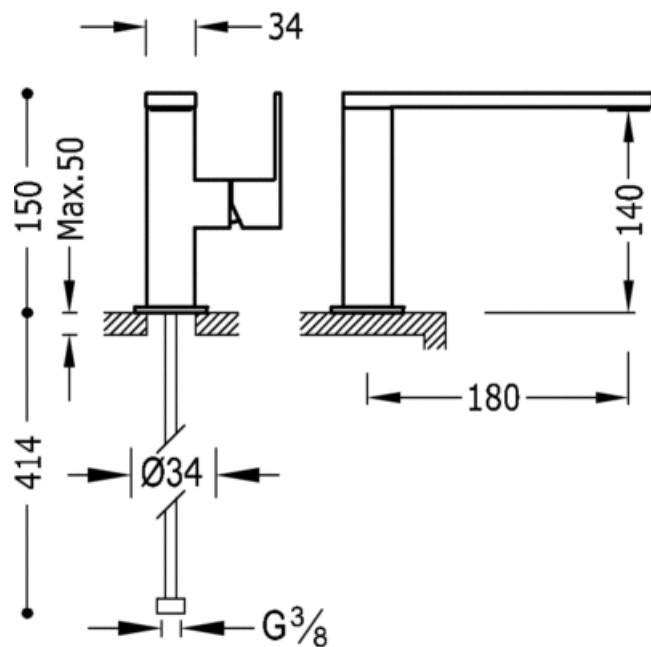

Single lever washbasin mixer; spout 34x10 mm: steel finish, lever

91.30.190

Ac

Washbasin  
Mixer  
Lever  
Aerator  
Surface

ACE	00620501ACD
NMT	00620501NMD
BMT	00620501BMD