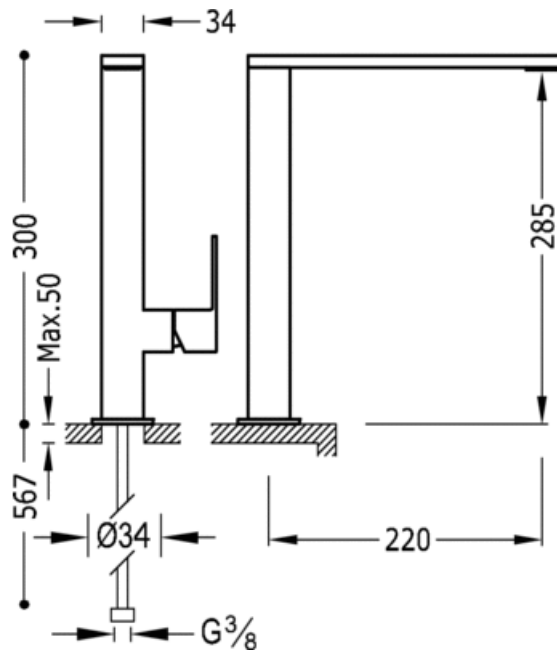

Single lever washbasin mixer; spout 34x10 mm: steel finish, lever

91.30.190

Washbasin
Mixer
Lever
Aerator
Surface

ACE	00648501ACD
NMT	00648501NMD
BMT	00648501BMD