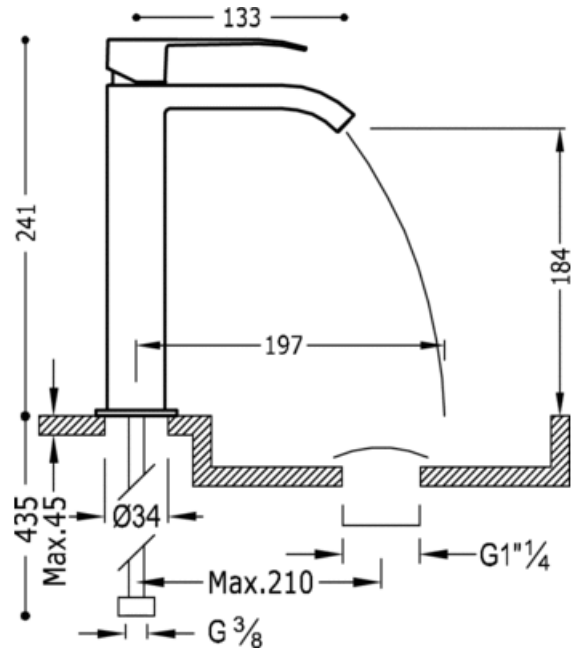

Single lever washbasin mixer; with cascade cast spout. NOTE: Taps with a cascade spout come with 2 regulation valves and a filter (Nr: 91.34.525): white matt finish, lever

Washbasin
Mixer
Lever
Cascade
Surface