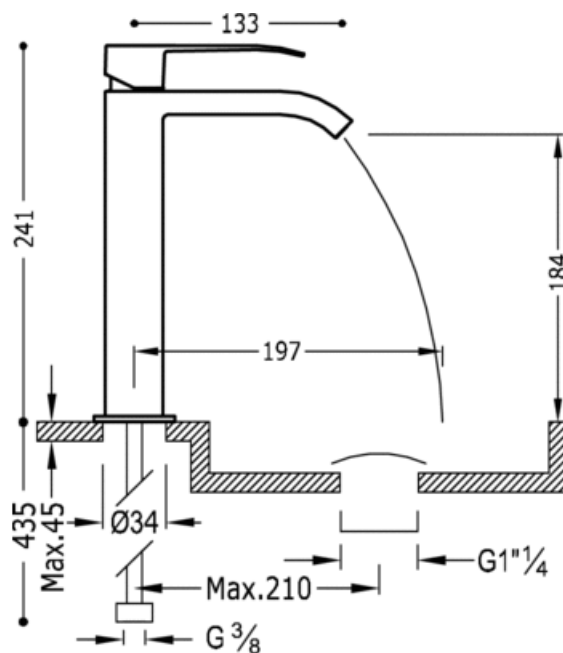

Single lever washbasin mixer; with cascade cast spout. NOTE: Taps with a cascade spout come with 2 regulation valves and a filter (Nr: 91.34.525): black chrome finish, lever

Washbasin
Mixer
Lever
Cascade
Surface