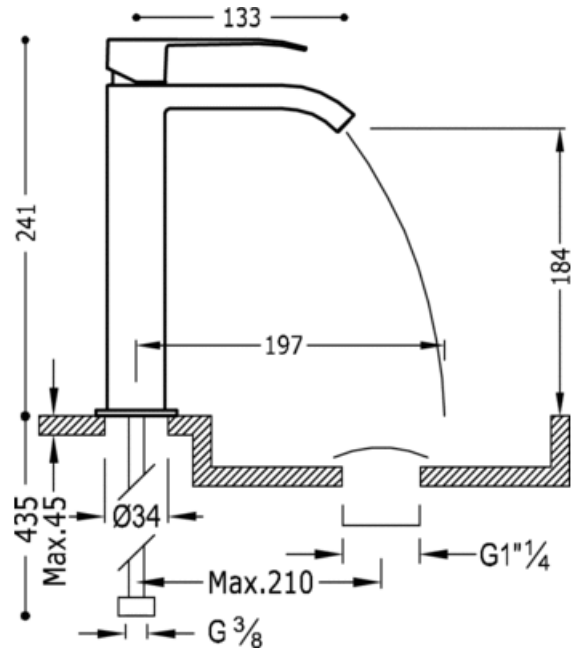

Single lever washbasin mixer; with cascade cast spout. NOTE: Taps with a cascade spout come with 2 regulation valves and a filter (Nr: 91.34.525): black matt finish, lever

Washbasin
Mixer
Lever
Cascade
Surface