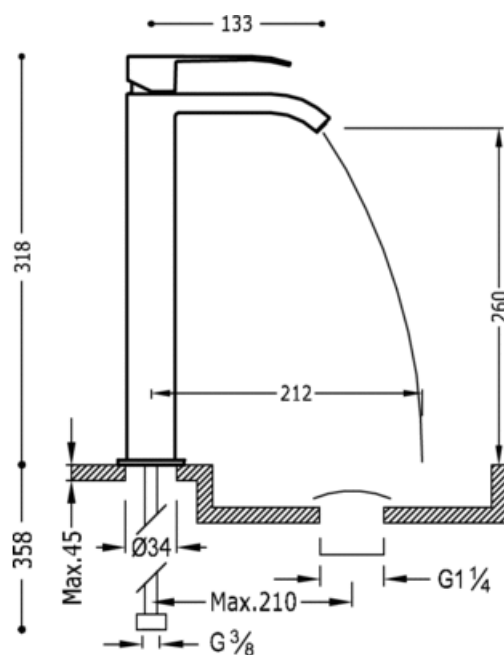

Single lever washbasin mixer; with cascade cast spout. NOTE: Taps with a cascade spout come with 2 regulation valves and a filter (Nr: 91.34.525): black chrome finish, lever

Washbasin
Mixer
Lever
Cascade
Surface